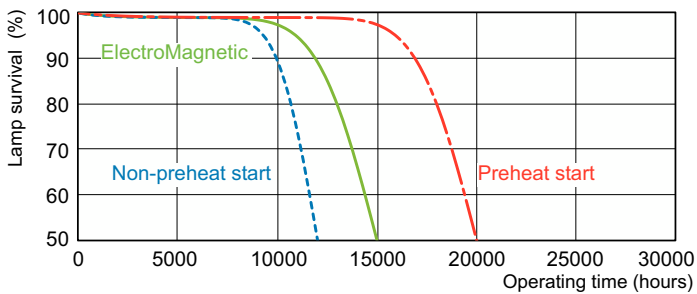

Lebensdauer

Life Expectancy Diagram - MASTER TL-D Super 80 18W/840 1SL/25