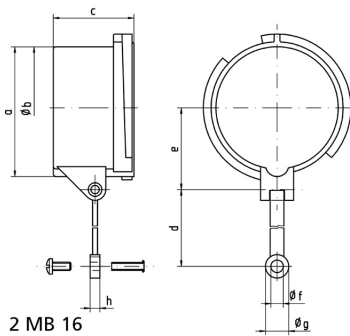

| Product description   |           |
|-----------------------|-----------|
| Height                | 105mm     |
| Width                 | 95mm      |
| Depth                 | 72.5mm    |
| Material of enclosure | Polyamide |

| Logistics data |            |
|----------------|------------|
| Width          | 380 mm     |
| Height         | 230 mm     |
| Weight         | 6.255 kg   |
| Volume         | 45,066 ccm |

| Ampere Polzahl | 16<br>3 | 16<br>4 | 16<br>5 | 32<br>3/4 | 32<br>5 | 63<br>3/4/5 | 125<br>3/4/5 |
|----------------|---------|---------|---------|-----------|---------|-------------|--------------|
| a              | 53,0    | 59,5    | 67,0    | 70,0      | 76,5    | 83,5        | 95,5         |
| b ø            | 49,5    | 55,7    | 63,0    | 64,0      | 70,5    | 76,5        | 89,0         |
| c              | 41,5    | 41,5    | 41,5    | 51,5      | 51,5    | 72,5        | 80,0         |
| d              | 133,0   | 133,0   | 133,0   | 133,0     | 133,0   | 155,0       | 155,0        |
| e              | 34,5    | 38,0    | 42,0    | 44,0      | 48,0    | 52,0        | 57,5         |
| f ø            | 6,4     | 6,4     | 6,4     | 6,4       | 6,4     | 6,4         | 6,4          |
| g ø            | 12,0    | 12,0    | 12,0    | 12,0      | 12,0    | 12,0        | 12,0         |
| h              | 5,0     | 5,0     | 5,0     | 5,0       | 5,0     | 5,0         | 5,0          |
|                |         |         |         |           |         |             |              |
|                |         |         |         |           |         |             |              |
|                |         |         |         |           |         |             |              |