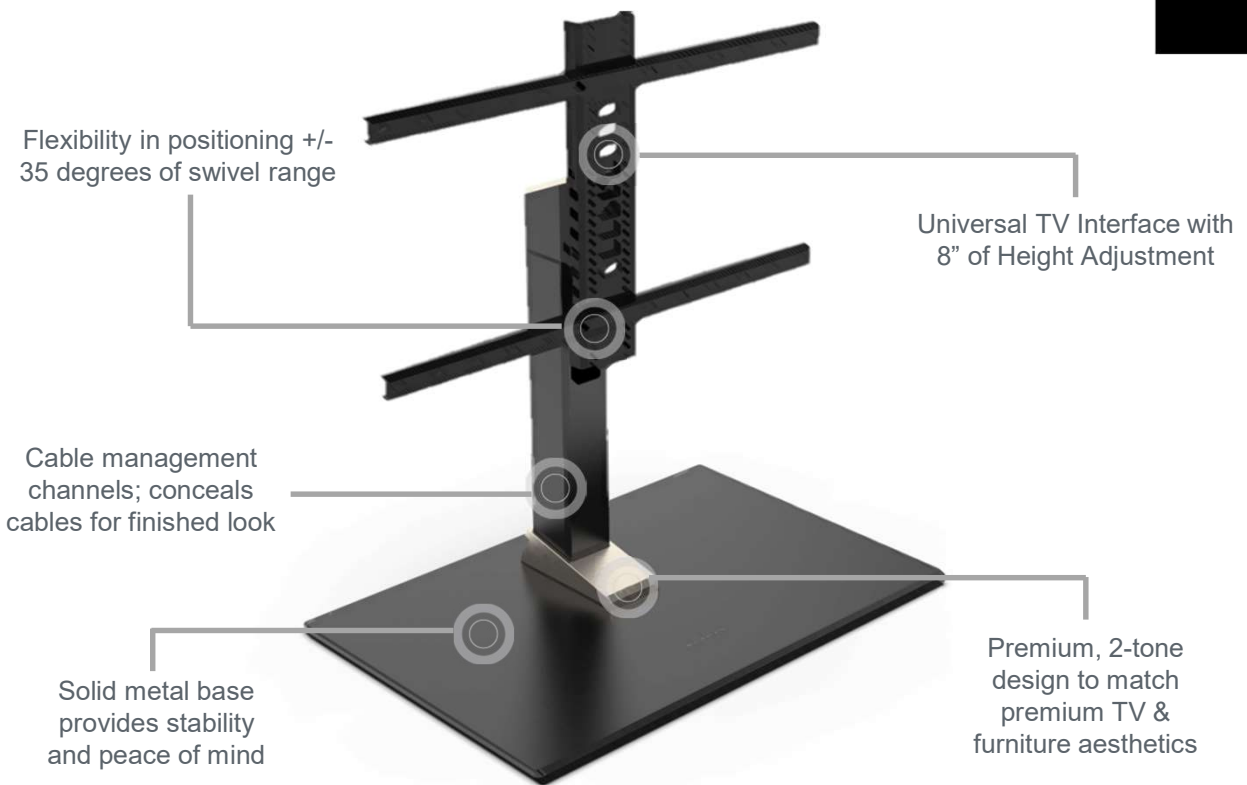

# SANUS Premium Swivel TV Stand

**Swivel TV Stand**  
Swivel TV Stand for XL TV's to be used on TV Stand/Media Furniture

**For TVs 40" – 85"**  
**up to 125 lbs.**

**Excellent alternative to Wall Mount**

**MSRP: 169.99**

**Model: VSTV2-B2 (Launch)**  
\*Replaces the WSTV1

**Available now!**

**legrand**® designed to be better.

PROPRIETARY AND CONFIDENTIAL INFORMATION