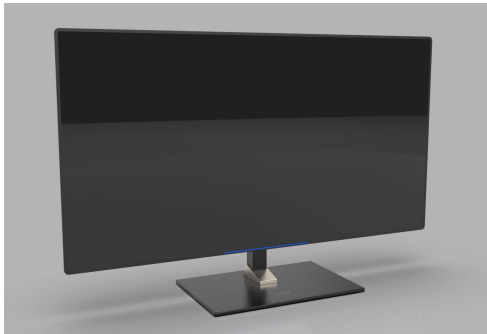

# SANUS Premium Swivel TV Stand

**Swivel TV Stand**  
Swivel TV Stand for XL TV's to be used on TV Stand/Media Furniture

**For TVs 40" – 85"**  
**up to 125 lbs.**

**Excellent alternative to Wall Mount**

**MSRP: 169.99**

**Model: VSTV2-B2 (Launch)**  
\*Replaces the WSTV1

**Available now!**

**legrand**® designed to be better.

PROPRIETARY AND CONFIDENTIAL INFORMATION