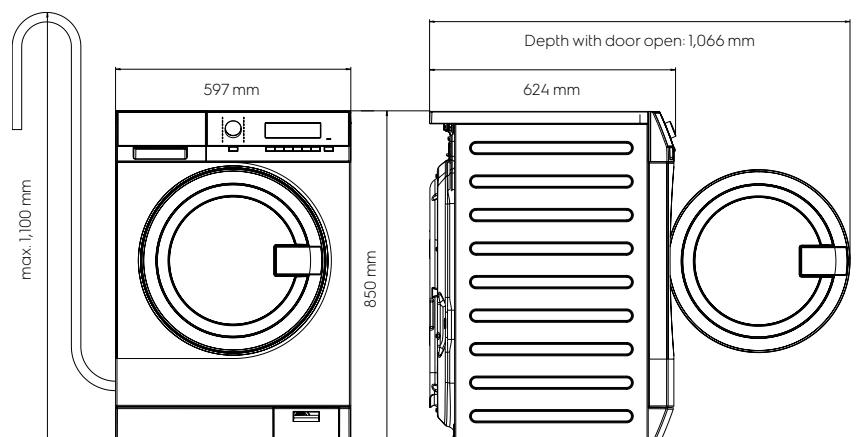

Dimensions