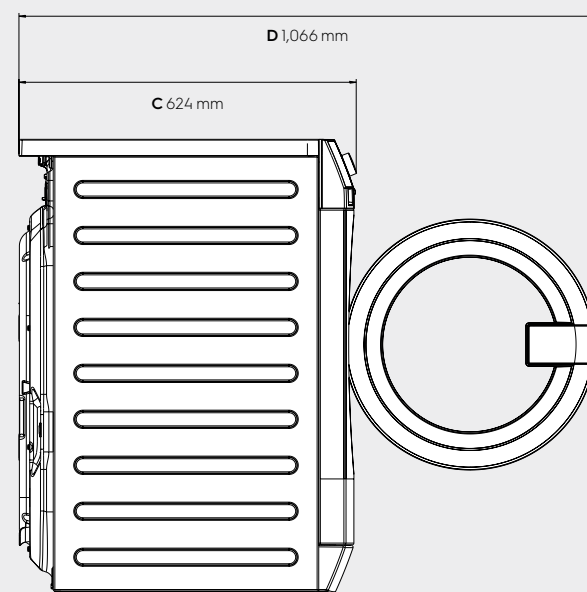

Front

Right side