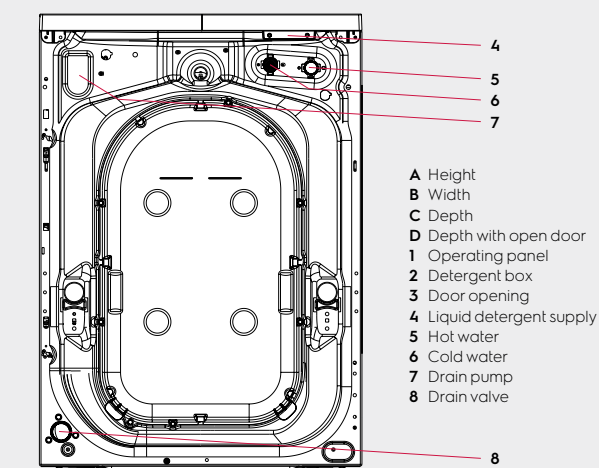

Rear side

We reserve the right to alter specifications without notice.