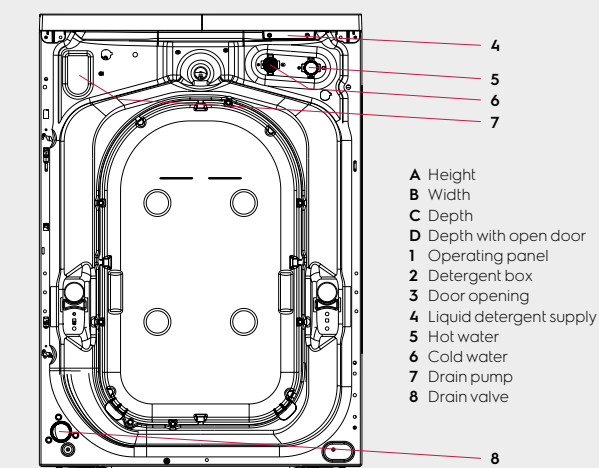

Special features

Pedestal	Accessory
Stacking kit	Accessory
External dosing system	Optional
Marine kit	Optional

Dimensions including the door frame

Height (A), mm	850
Width (B), mm	597
Depth (C), mm	624
Packaging height, mm	900
Packaging width, mm	630
Packaging depth, mm	701
Weight (with packaging), kg	80.5 (82)

Front

Right side

Rear side

- A Height
- B Width
- C Depth
- D Depth with open door
- 1 Operating panel
- 2 Detergent box
- 3 Door opening
- 4 Liquid detergent supply
- 5 Hot water
- 6 Cold water
- 7 Drain pump
- 8 Drain valve