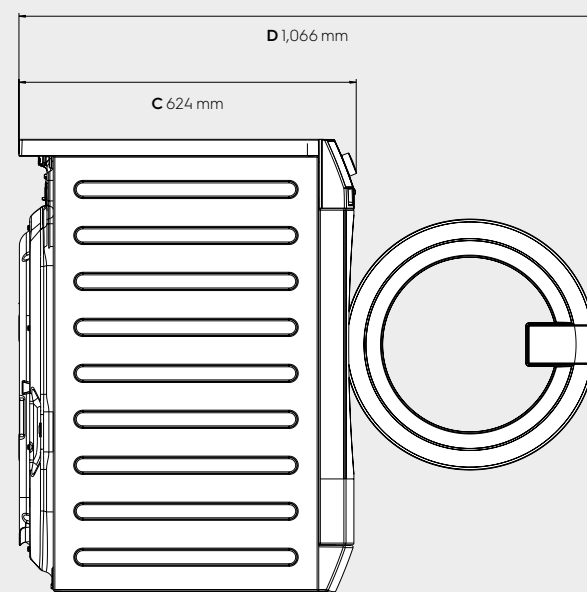

Specifications WE170P/V

Spin speed, rpm (G-factor)	1,400 (536)
Washing noise level, dB(A)	49
Spinning noise level, dB(A)	76
Electrical connection, V/Hz/W	230 - 240 / 50 - 60/2000
Cabinet, top and front	Stainless steel
Display	Large LCD
Drum design	Professional drum with 4.5 mm holes
Drum light	Yes
Detergent compartments	3
Door lock device	Pull to open with child safety (can be opened from inside applying 70N)
Water inlet	Hot & cold
Draining system	Drain pump / Drain valve
Levelling feet	4 adjustable feet (adjustable by 15mm)

Special features

Pedestal	Accessory
Stacking kit	Accessory
External dosing system	Optional
Marine kit	Optional

Dimensions including the door frame

Height (A), mm	850
Width (B), mm	597
Depth (C), mm	624
Packaging height, mm	900
Packaging width, mm	630
Packaging depth, mm	701
Weight (with packaging), kg	80.5 (82)

Front

Right side

Rear side

- A Height
- B Width
- C Depth
- D Depth with open door
- 1 Operating panel
- 2 Detergent box
- 3 Door opening
- 4 Liquid detergent supply
- 5 Hot water
- 6 Cold water
- 7 Drain pump
- 8 Drain valve