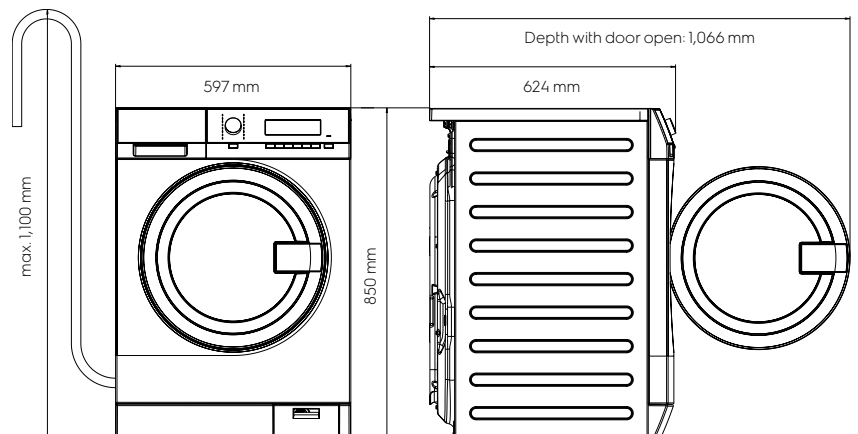

Dimensions