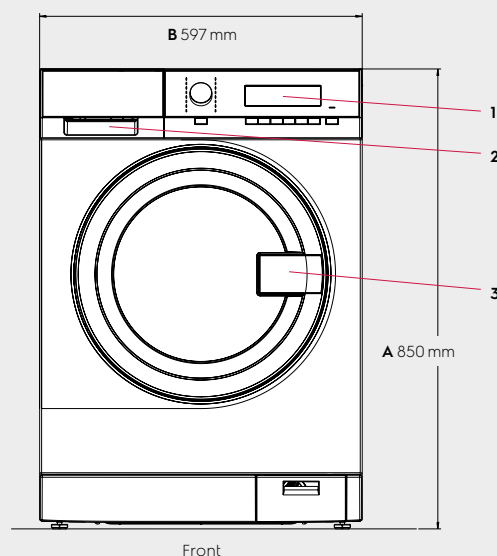

Specifications WE170P/V

Spin speed, rpm (G-factor)	1,400 (536)
Washing noise level, dB(A)	49
Spinning noise level, dB(A)	76
Electrical connection, V/Hz/W	230 - 240 / 50 - 60/2000
Cabinet, top and front	Stainless steel
Display	Large LCD
Drum design	Professional drum with 4.5 mm holes
Drum light	Yes
Detergent compartments	3
Door lock device	Pull to open with child safety (can be opened from inside applying 70N)
Water inlet	Hot & cold
Draining system	Drain pump / Drain valve
Levelling feet	4 adjustable feet (adjustable by 15mm)

Special features

Pedestal	Accessory
Stacking kit	Accessory
External dosing system	Optional
Marine kit	Optional

Dimensions including the door frame

Height (A), mm	850
Width (B), mm	597
Depth (C), mm	624
Packaging height, mm	900
Packaging width, mm	630
Packaging depth, mm	701
Weight (with packaging), kg	80.5 (82)