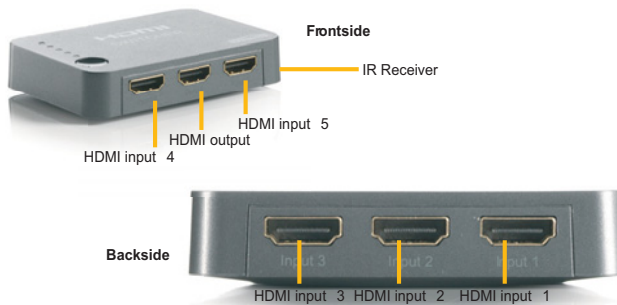

Connect 350 UHD™

TV DECODER / BLURAY PLAYER

SWITCHER

UHD / HDTV

GAMING

IR RECEIVER

Technical data

Connections

HDMI input	5x HDMI (19-pin female)
HDMI output	1x HDMI (19-pin female)

Video

Supported resolutions	480p, 576p, 720p, 1080i, 1080p and 4k2k@24/30
Supported standards	HDCP 2.2, CEC, EDID, DVI, 3D formats, HDMI Deep Color (36bit), x.v.Color
Video Bandwidth	10.2 Gbps
Clock frequency	300 MHZ

Audio

Supported audio HDMI	DTS-HD Master Audio, Dolby TrueHD, LPCM 7.1, DTS, Dolby-AC3 and 2.0CH

Set includes

1x HDMI Switcher

1x Remote Control (Battery Includes)

1x IR Receiver with 1.5m cable and self adhesive tape

1x User guide

Connections

Order information

Connect 350 UHD	Art.nr. 08248	EAN 8718164532481
Gift box	Size (LxWxH)	155x130x70 mm

Marmitek videos

Scan the QR code to watch our online product videos.

Or visit the Marmitek video website:
www.marmitek.com/videos