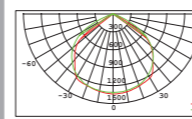

reddot award
product design
winner 2017

6290-5K

Color: anthracite (gr)
CLASS II
IP54
LED 35W
Die Cast Aluminium

*1 A+ CE

h(m)	Eavg(lx)	max(lxD)	(m)
1	469.1	1339	2.70
2	117.3	334.8	5.40
3	52.1	148.8	8.11
4	29.3	83.7	10.81
5	18.8	53.6	13.51