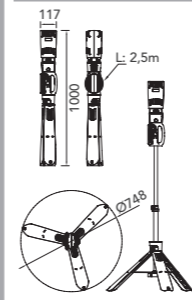

reddot award
product design
winner 2017

6290-5K

Color: anthracite (gr)
CLASS II
IP54
LED 35W
Die Cast Aluminium

*1 A+ CE

h(m)	Eavg(lx)	max(lxD)	(m)
1	469.1	1339	2.70
2	117.3	334.8	5.40
3	52.1	148.8	8.11
4	29.3	83.7	10.81
5	18.8	53.6	13.51