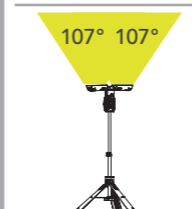

reddot award
product design
winner 2017

6290-5K

Color: anthracite (gr)
CLASS II
IP54
LED 35W
Die Cast Aluminium

*1 A+ CE

h(m)	Eavg(lx)	max(lxD)	(m)
1	469.1	1339	2.70
2	117.3	334.8	5.40
3	52.1	148.8	8.11
4	29.3	83.7	10.81
5	18.8	53.6	13.51

Lumen 3200
Watt 35