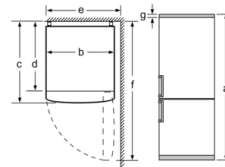

If the appliance is fitted directly to the wall, all of the drawers can be pulled out fully.  
\* With and without external handle.

Gerätename	a	b	c	d	e	f	g
KGN33 (Innerer Griff)	1760	600	660	590	600	1210	12