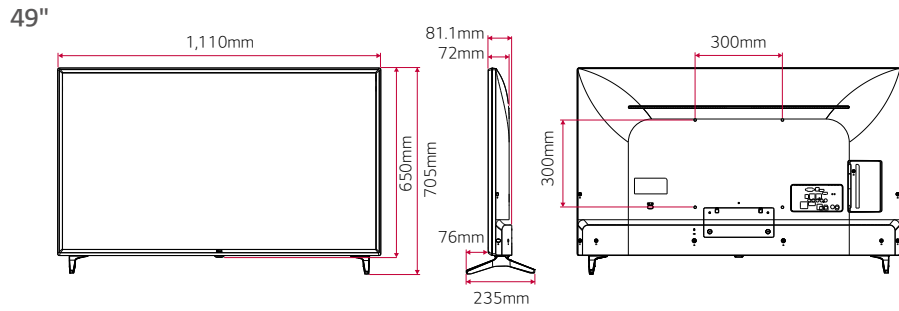

DIMENSION

CONNECTIVITY

49" / 43"

32H"

* Dimensions & Jack Panels (Read/Side) may differ from the above image, so please contact LG salesteam to verify before ordering.

SPECIFICATIONS

		49LT340C	43LT340C	32LT340C
DESIGN	Stand Type	2 Pole	2 Pole	2 Pole
	Front Color	Ceramic BK	Ceramic BK	Ceramic BK
DISPLAY	Inch	49"	43"	32H"
	Resolution	1,920 x 1,080 (FHD)	1,920 x 1,080 (FHD)	1,366 x 768 (HD)
	Backlight Unit Type	Direct	Direct	Direct
	Brightness (cd/m ²)	400	400	240
	BROADCASTING SYSTEM	Digital	• (DVB-T2 / C / S2)	• (DVB-T2 / C / S2)
VIDEO	HDR / HDR Dolby Vision	- / -	- / -	- / -
AUDIO	Audio Output	10W + 10W	10W + 10W	5W + 5W
	Speaker System	2.0 ch	2.0 ch	2.0 ch
HOSPITALITY FEATURES		USB Cloning, Wake on LAN, SNMP, Self Diagnostics(USB), HTNG-CEC (1.4), Simlink (HDMI-CEC, 1.4), IR Out (RS-232C), Multi IR Code, Hotel Mode, Lock mode (Limited), Welcome Video / Screen, Insert Image, One Channel Map, External Speaker Out, RJP (Remote Jack Pack) Compatibility, USB Auto playback / USB Auto playback+, Auto Off / Sleep Timer, Smart Energy Saving, Motion Eye Care, Crestron Connected, DPM (Digital Power Management), Time Scheduler		
JACK INTERFACE	Set Side	Headphone Out, HDMI In (2.0), USB (2.0), CI Slot		
	Set Rear	HDMI In (HDCP, 2.0), RF In (2), AV In (Phone Jack Type), Component in (YPbPr-Video : Phone Jack Type), Digital Audio Out (Optical), RGB In (D-sub 15pin) - PC, RS-232C(D-Sub 9pin, Control & Service), RJ45 (Usage Purpose, Control & Service), External Speaker Out (Spk-out 1, 4W (Stereo, R : 2.0W, L : 2.0W, 8Ω))		
DIMENSION (UNIT : mm / kg)	Vesa	300 x 300	200 x 200	200 x 200
	W x H x D / Weight (with stand)	1,110 x 705 x 235 / 11.4	977 x 615 x 187 / 8.1	739 x 472 x 168 / 4.9
	W x H x D / Weight (without stand)	1,110 x 650 x 72 (81.1) / 11.3	977 x 575 x 71.7 (80.8) / 8.0	739 x 441 x 74.6 (84) / 4.85
	W x H x D / Weight (Shipping)	1,193 x 770 x 158 / 13.4	1,060 x 660 x 152 / 10.5	812 x 510 x 142 / 6.1
POWER (UNIT : WATTS)	Voltage, Hz	100 - 240, 50/60	100 - 240, 50/60	100 - 240, 50/60
	Typical	71.4	62.0	33.4
	Stand-by	0.3	0.3	0.3