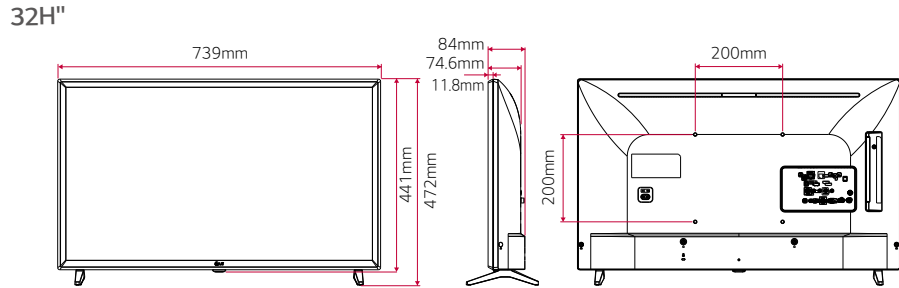

DIMENSION

CONNECTIVITY

49" / 43"

32H"

* Dimensions & Jack Panels (Read/Side) may differ from the above image, so please contact LG salesteam to verify before ordering.

SPECIFICATIONS

		49LT340C	43LT340C	32LT340C
DESIGN	Stand Type	2 Pole	2 Pole	2 Pole
	Front Color	Ceramic BK	Ceramic BK	Ceramic BK
DISPLAY	Inch	49"	43"	32H"
	Resolution	1,920 x 1,080 (FHD)	1,920 x 1,080 (FHD)	1,366 x 768 (HD)
	Backlight Unit Type	Direct	Direct	Direct
	Brightness (cd/m ²)	400	400	240
	BROADCASTING SYSTEM	Digital	• (DVB-T2 / C / S2)	• (DVB-T2 / C / S2)
VIDEO	HDR / HDR Dolby Vision	- / -	- / -	- / -
AUDIO	Audio Output	10W + 10W	10W + 10W	5W + 5W
	Speaker System	2.0 ch	2.0 ch	2.0 ch
HOSPITALITY FEATURES		USB Cloning, Wake on LAN, SNMP, Self Diagnostics(USB), HTNG-CEC (1.4), Simlink (HDMI-CEC, 1.4), IR Out (RS-232C), Multi IR Code, Hotel Mode, Lock mode (Limited), Welcome Video / Screen, Insert Image, One Channel Map, External Speaker Out, RJP (Remote Jack Pack) Compatibility, USB Auto playback / USB Auto playback+, Auto Off / Sleep Timer, Smart Energy Saving, Motion Eye Care, Crestron Connected, DPM (Digital Power Management), Time Scheduler		
JACK INTERFACE	Set Side	Headphone Out, HDMI In (2.0), USB (2.0), CI Slot		
	Set Rear	HDMI In (HDCP, 2.0), RF In (2), AV In (Phone Jack Type), Component in (YPbPr-Video : Phone Jack Type), Digital Audio Out (Optical), RGB In (D-sub 15pin) - PC, RS-232C(D-Sub 9pin, Control & Service), RJ45 (Usage Purpose, Control & Service), External Speaker Out (Spk-out 1, 4W (Stereo, R : 2.0W, L : 2.0W, 8Ω))		
DIMENSION (UNIT : mm / kg)	Vesa	300 x 300	200 x 200	200 x 200
	W x H x D / Weight (with stand)	1,110 x 705 x 235 / 11.4	977 x 615 x 187 / 8.1	739 x 472 x 168 / 4.9
	W x H x D / Weight (without stand)	1,110 x 650 x 72 (81.1) / 11.3	977 x 575 x 71.7 (80.8) / 8.0	739 x 441 x 74.6 (84) / 4.85
	W x H x D / Weight (Shipping)	1,193 x 770 x 158 / 13.4	1,060 x 660 x 152 / 10.5	812 x 510 x 142 / 6.1
POWER (UNIT : WATTS)	Voltage, Hz	100 - 240, 50/60	100 - 240, 50/60	100 - 240, 50/60
	Typical	71.4	62.0	33.4
	Stand-by	0.3	0.3	0.3