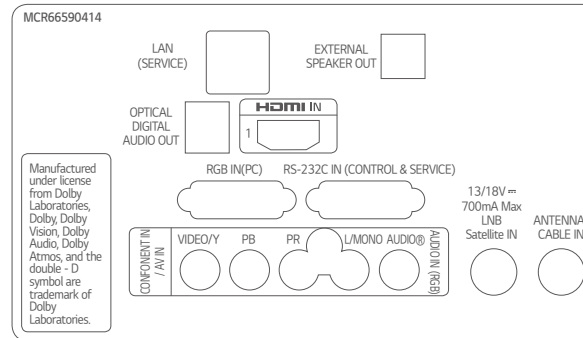

DIMENSION

CONNECTIVITY

49" / 43"

32H"

* Dimensions & Jack Panels (Read/Side) may differ from the above image, so please contact LG salesteam to verify before ordering.

SPECIFICATIONS

		49LT340C	43LT340C	32LT340C
DESIGN	Stand Type	2 Pole	2 Pole	2 Pole
	Front Color	Ceramic BK	Ceramic BK	Ceramic BK
DISPLAY	Inch	49"	43"	32H"
	Resolution	1,920 x 1,080 (FHD)	1,920 x 1,080 (FHD)	1,366 x 768 (HD)
	Backlight Unit Type	Direct	Direct	Direct
	Brightness (cd/m ²)	400	400	240
	BROADCASTING SYSTEM	Digital	• (DVB-T2 / C / S2)	• (DVB-T2 / C / S2)
VIDEO	HDR / HDR Dolby Vision	- / -	- / -	- / -
AUDIO	Audio Output	10W + 10W	10W + 10W	5W + 5W
	Speaker System	2.0 ch	2.0 ch	2.0 ch
HOSPITALITY FEATURES		USB Cloning, Wake on LAN, SNMP, Self Diagnostics(USB), HTNG-CEC (1.4), Simlink (HDMI-CEC, 1.4), IR Out (RS-232C), Multi IR Code, Hotel Mode, Lock mode (Limited), Welcome Video / Screen, Insert Image, One Channel Map, External Speaker Out, RJP (Remote Jack Pack) Compatibility, USB Auto playback / USB Auto playback+, Auto Off / Sleep Timer, Smart Energy Saving, Motion Eye Care, Crestron Connected, DPM (Digital Power Management), Time Scheduler		
JACK INTERFACE	Set Side	Headphone Out, HDMI In (2.0), USB (2.0), CI Slot		
	Set Rear	HDMI In (HDCP, 2.0), RF In (2), AV In (Phone Jack Type), Component in (YPbPr-Video : Phone Jack Type), Digital Audio Out (Optical), RGB In (D-sub 15pin) - PC, RS-232C(D-Sub 9pin, Control & Service), RJ45 (Usage Purpose, Control & Service), External Speaker Out (Spk-out 1, 4W (Stereo, R : 2.0W, L : 2.0W, 8Ω))		
DIMENSION (UNIT : mm / kg)	Vesa	300 x 300	200 x 200	200 x 200
	W x H x D / Weight (with stand)	1,110 x 705 x 235 / 11.4	977 x 615 x 187 / 8.1	739 x 472 x 168 / 4.9
	W x H x D / Weight (without stand)	1,110 x 650 x 72 (81.1) / 11.3	977 x 575 x 71.7 (80.8) / 8.0	739 x 441 x 74.6 (84) / 4.85
	W x H x D / Weight (Shipping)	1,193 x 770 x 158 / 13.4	1,060 x 660 x 152 / 10.5	812 x 510 x 142 / 6.1
POWER (UNIT : WATTS)	Voltage, Hz	100 - 240, 50/60	100 - 240, 50/60	100 - 240, 50/60
	Typical	71.4	62.0	33.4
	Stand-by	0.3	0.3	0.3