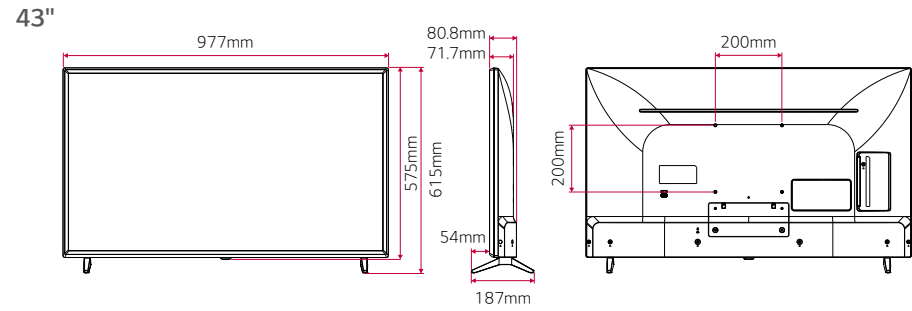

DIMENSION

CONNECTIVITY

49" / 43"

32H"

* Dimensions & Jack Panels (Read/Side) may differ from the above image, so please contact LG salesteam to verify before ordering.

SPECIFICATIONS

		49LT340C	43LT340C	32LT340C
DESIGN	Stand Type	2 Pole	2 Pole	2 Pole
	Front Color	Ceramic BK	Ceramic BK	Ceramic BK
DISPLAY	Inch	49"	43"	32H"
	Resolution	1,920 x 1,080 (FHD)	1,920 x 1,080 (FHD)	1,366 x 768 (HD)
	Backlight Unit Type	Direct	Direct	Direct
	Brightness (cd/m ²)	400	400	240
	BROADCASTING SYSTEM	Digital	• (DVB-T2 / C / S2)	• (DVB-T2 / C / S2)
VIDEO	HDR / HDR Dolby Vision	- / -	- / -	- / -
AUDIO	Audio Output	10W + 10W	10W + 10W	5W + 5W
	Speaker System	2.0 ch	2.0 ch	2.0 ch
HOSPITALITY FEATURES		USB Cloning, Wake on LAN, SNMP, Self Diagnostics(USB), HTNG-CEC (1.4), Simlink (HDMI-CEC, 1.4), IR Out (RS-232C), Multi IR Code, Hotel Mode, Lock mode (Limited), Welcome Video / Screen, Insert Image, One Channel Map, External Speaker Out, RJP (Remote Jack Pack) Compatibility, USB Auto playback / USB Auto playback+, Auto Off / Sleep Timer, Smart Energy Saving, Motion Eye Care, Crestron Connected, DPM (Digital Power Management), Time Scheduler		
JACK INTERFACE	Set Side	Headphone Out, HDMI In (2.0), USB (2.0), CI Slot		
	Set Rear	HDMI In (HDCP, 2.0), RF In (2), AV In (Phone Jack Type), Component in (YPbPr-Video : Phone Jack Type), Digital Audio Out (Optical), RGB In (D-sub 15pin) - PC, RS-232C(D-Sub 9pin, Control & Service), RJ45 (Usage Purpose, Control & Service), External Speaker Out (Spk-out 1, 4W (Stereo, R : 2.0W, L : 2.0W, 8Ω))		
DIMENSION (UNIT : mm / kg)	Vesa	300 x 300	200 x 200	200 x 200
	W x H x D / Weight (with stand)	1,110 x 705 x 235 / 11.4	977 x 615 x 187 / 8.1	739 x 472 x 168 / 4.9
	W x H x D / Weight (without stand)	1,110 x 650 x 72 (81.1) / 11.3	977 x 575 x 71.7 (80.8) / 8.0	739 x 441 x 74.6 (84) / 4.85
	W x H x D / Weight (Shipping)	1,193 x 770 x 158 / 13.4	1,060 x 660 x 152 / 10.5	812 x 510 x 142 / 6.1
POWER (UNIT : WATTS)	Voltage, Hz	100 - 240, 50/60	100 - 240, 50/60	100 - 240, 50/60
	Typical	71.4	62.0	33.4
	Stand-by	0.3	0.3	0.3