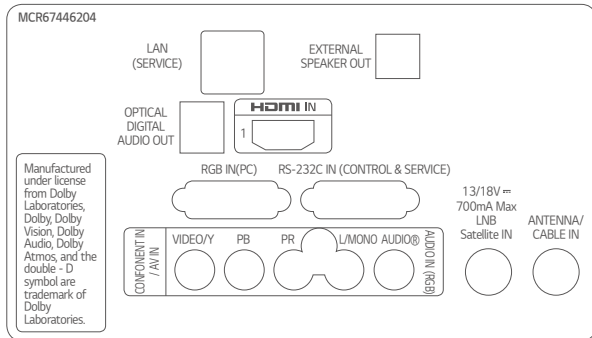

DIMENSION

CONNECTIVITY

49" / 43"

32H"

* Dimensions & Jack Panels (Read/Side) may differ from the above image, so please contact LG salesteam to verify before ordering.

SPECIFICATIONS

		49LT340C	43LT340C	32LT340C
DESIGN	Stand Type	2 Pole	2 Pole	2 Pole
	Front Color	Ceramic BK	Ceramic BK	Ceramic BK
DISPLAY	Inch	49"	43"	32H"
	Resolution	1,920 x 1,080 (FHD)	1,920 x 1,080 (FHD)	1,366 x 768 (HD)
	Backlight Unit Type	Direct	Direct	Direct
	Brightness (cd/m ²)	400	400	240
	BROADCASTING SYSTEM	Digital	• (DVB-T2 / C / S2)	• (DVB-T2 / C / S2)
VIDEO	HDR / HDR Dolby Vision	- / -	- / -	- / -
AUDIO	Audio Output	10W + 10W	10W + 10W	5W + 5W
	Speaker System	2.0 ch	2.0 ch	2.0 ch
HOSPITALITY FEATURES		USB Cloning, Wake on LAN, SNMP, Self Diagnostics(USB), HTNG-CEC (1.4), Simlink (HDMI-CEC, 1.4), IR Out (RS-232C), Multi IR Code, Hotel Mode, Lock mode (Limited), Welcome Video / Screen, Insert Image, One Channel Map, External Speaker Out, RJP (Remote Jack Pack) Compatibility, USB Auto playback / USB Auto playback+, Auto Off / Sleep Timer, Smart Energy Saving, Motion Eye Care, Crestron Connected, DPM (Digital Power Management), Time Scheduler		
JACK INTERFACE	Set Side	Headphone Out, HDMI In (2.0), USB (2.0), CI Slot		
	Set Rear	HDMI In (HDCP, 2.0), RF In (2), AV In (Phone Jack Type), Component in (YPbPr-Video : Phone Jack Type), Digital Audio Out (Optical), RGB In (D-sub 15pin) - PC, RS-232C(D-Sub 9pin, Control & Service), RJ45 (Usage Purpose, Control & Service), External Speaker Out (Spk-out 1, 4W (Stereo, R : 2.0W, L : 2.0W, 8Ω))		
DIMENSION (UNIT : mm / kg)	Vesa	300 x 300	200 x 200	200 x 200
	W x H x D / Weight (with stand)	1,110 x 705 x 235 / 11.4	977 x 615 x 187 / 8.1	739 x 472 x 168 / 4.9
	W x H x D / Weight (without stand)	1,110 x 650 x 72 (81.1) / 11.3	977 x 575 x 71.7 (80.8) / 8.0	739 x 441 x 74.6 (84) / 4.85
	W x H x D / Weight (Shipping)	1,193 x 770 x 158 / 13.4	1,060 x 660 x 152 / 10.5	812 x 510 x 142 / 6.1
POWER (UNIT : WATTS)	Voltage, Hz	100 - 240, 50/60	100 - 240, 50/60	100 - 240, 50/60
	Typical	71.4	62.0	33.4
	Stand-by	0.3	0.3	0.3