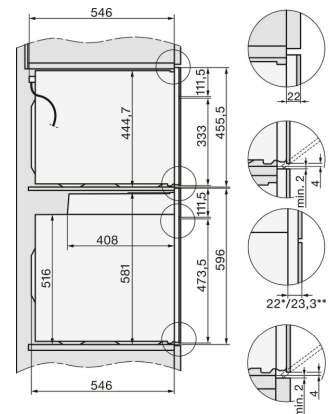

H2xxx-1 B/BP/E/I/IP, H7xxx B/BP/BM/BMX, Skizze

- 22 mm - Glas
- 23,3 mm - Edelstahl