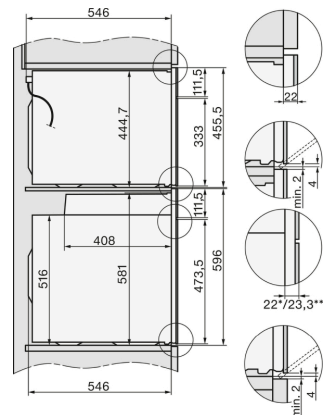

H2xxx-1 B/BP/E/I/IP, H7xxx B/BP/BM/BMX, Skizze

22 mm - Glas
23,3 mm - Edelstahl