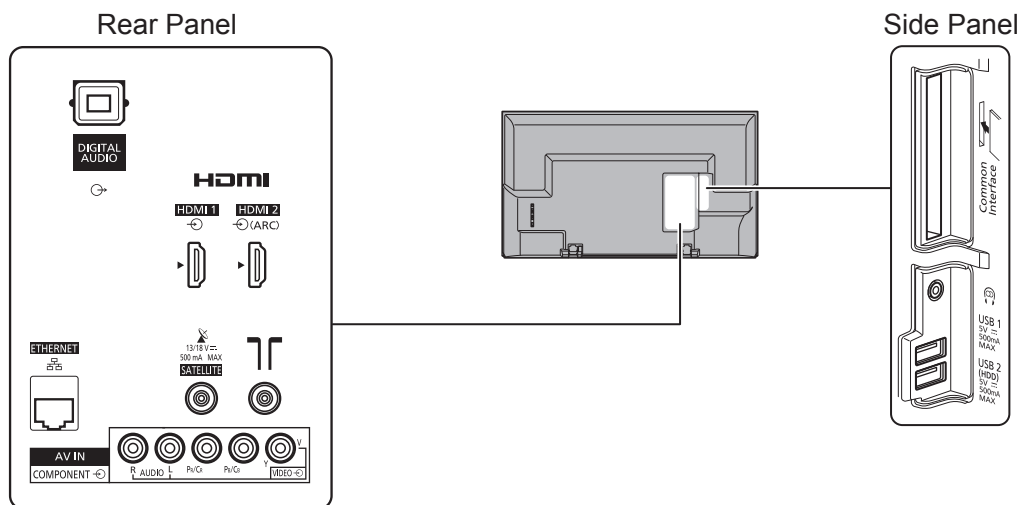

SPECIFICATIONS

Dimensions (W x H x D)	902 mm x 569 mm x 239 mm (With Pedestal)
	902 mm x 521 mm x 88 mm (TV only)
Mass	8.5 kg (With Pedestal)
	8.0 kg (TV only)

DIMENSIONS

JACKS

Note:
To make sure that the LED TV fits the cabinet properly when a high degree of precision is required, we recommend that you use the LED TV itself to make the necessary cabinet measurements. Panasonic cannot be responsible for inaccuracies in cabinet design or manufacture.