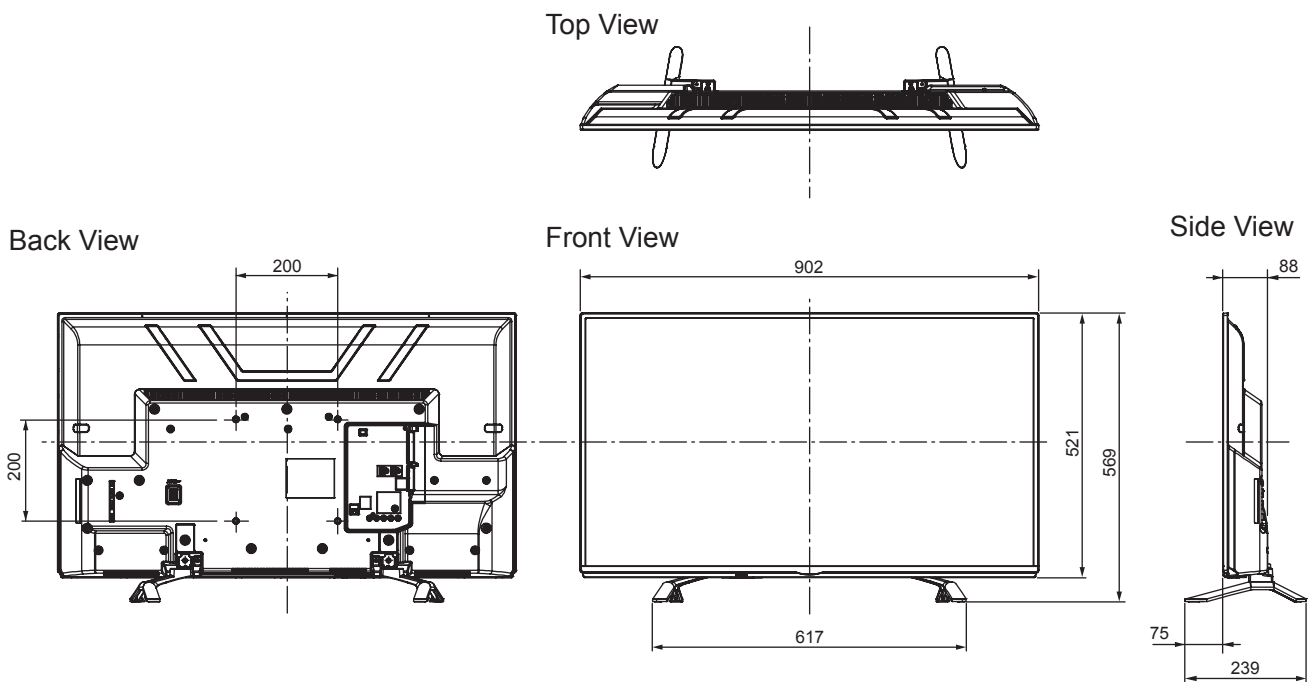

SPECIFICATIONS

Dimensions (W x H x D)	902 mm x 569 mm x 239 mm (With Pedestal)
	902 mm x 521 mm x 88 mm (TV only)
Mass	8.5 kg (With Pedestal)
	8.0 kg (TV only)

DIMENSIONS

JACKS

Note:
To make sure that the LED TV fits the cabinet properly when a high degree of precision is required, we recommend that you use the LED TV itself to make the necessary cabinet measurements. Panasonic cannot be responsible for inaccuracies in cabinet design or manufacture.

Specifications are subject to change without notice.
Non-metric weights and measurements are approximate.