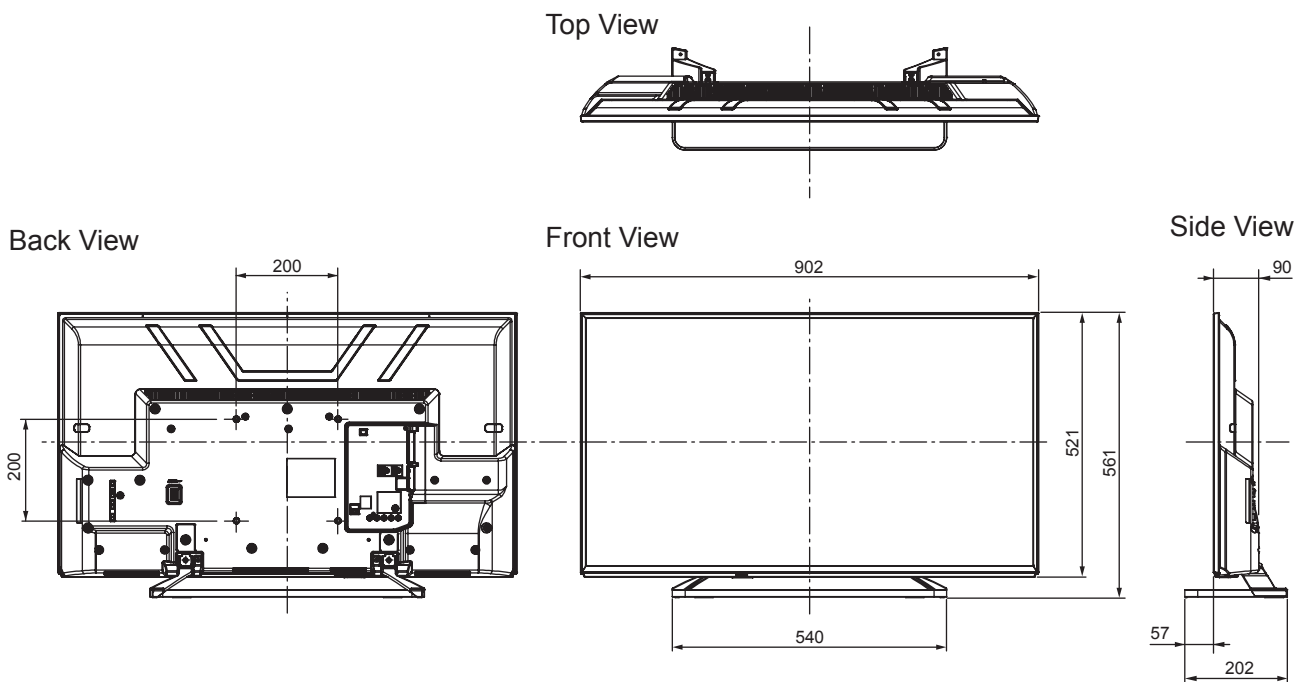

SPECIFICATIONS

Dimensions (W x H x D)	902 mm x 561 mm x 202 mm (With Pedestal) 902 mm x 521 mm x 90 mm (TV only)
Mass	9.5 kg (With Pedestal) 8.0 kg (TV only)

DIMENSIONS

JACKS

Note:
To make sure that the LED TV fits the cabinet properly when a high degree of precision is required, we recommend that you use the LED TV itself to make the necessary cabinet measurements. Panasonic cannot be responsible for inaccuracies in cabinet design or manufacture.

Specifications are subject to change without notice.
Non-metric weights and measurements are approximate.