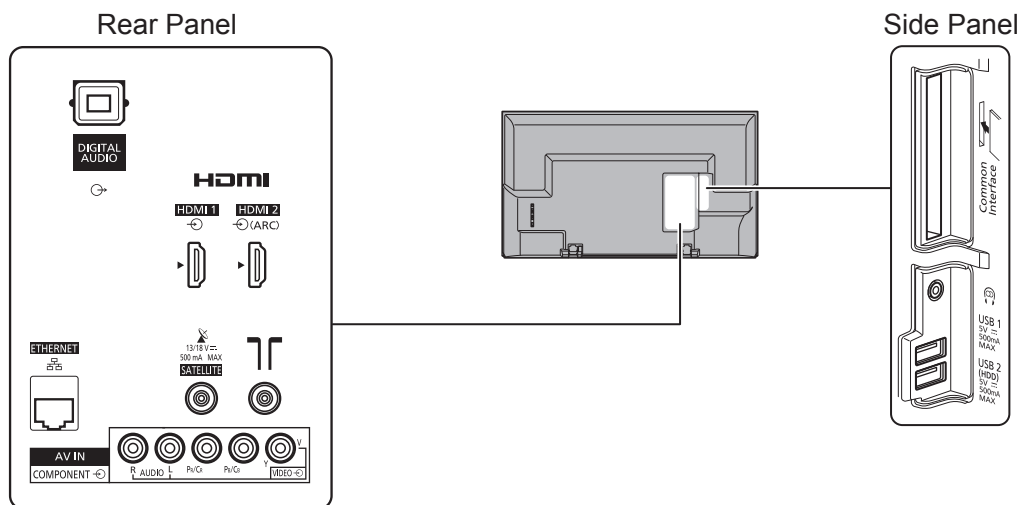

SPECIFICATIONS

Dimensions (W x H x D)	902 mm x 561 mm x 202 mm (With Pedestal) 902 mm x 521 mm x 90 mm (TV only)
Mass	9.5 kg (With Pedestal) 8.0 kg (TV only)

DIMENSIONS

JACKS

Note:
To make sure that the LED TV fits the cabinet properly when a high degree of precision is required, we recommend that you use the LED TV itself to make the necessary cabinet measurements. Panasonic cannot be responsible for inaccuracies in cabinet design or manufacture.