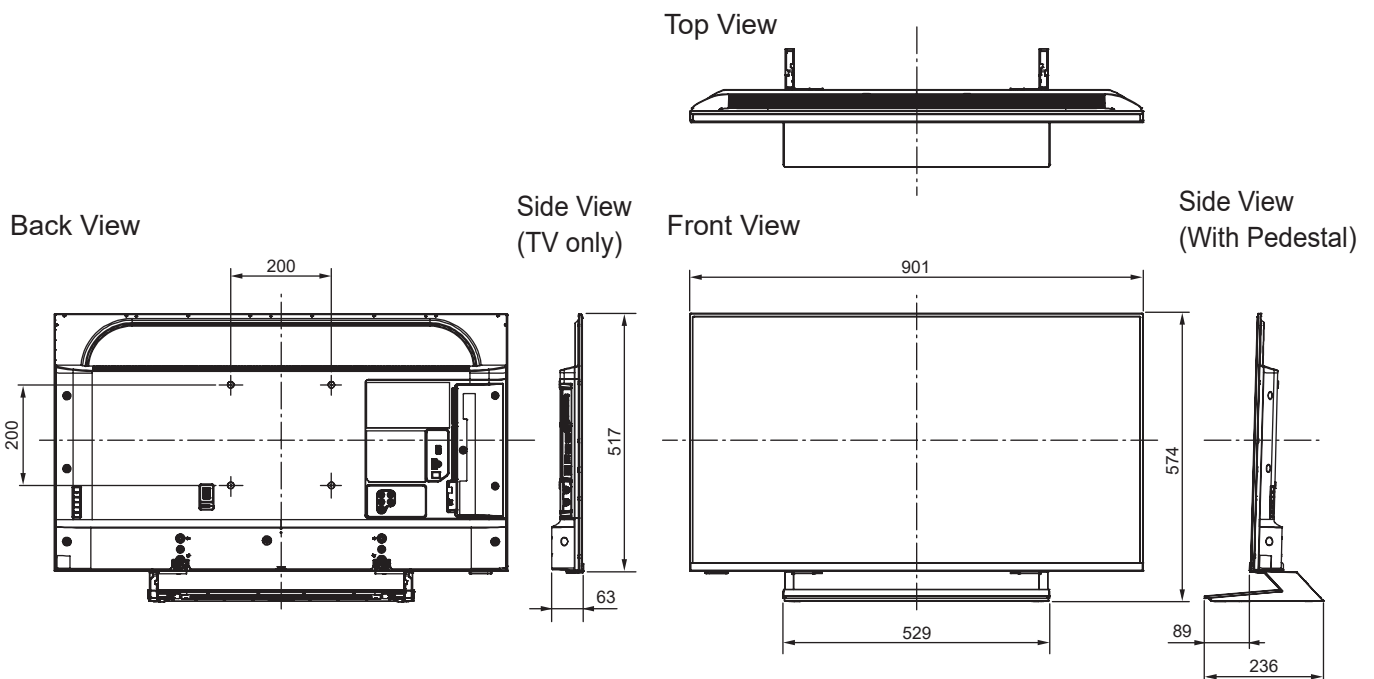

**SPECIFICATIONS**

Dimensions (W x H x D)	901 mm x 574 mm x 236 mm (With Pedestal)
	901 mm x 517 mm x 63 mm (TV only)
Mass	13.0 kg (With Pedestal)
	11.0 kg (TV only)

**DIMENSIONS**

**JACKS**

**Note:**  
To make sure that the LED TV fits the cabinet properly when a high degree of precision is required, we recommend that you use the LED TV itself to make the necessary cabinet measurements. Panasonic cannot be responsible for inaccuracies in cabinet design or manufacture.

Specifications are subject to change without notice.  
Non-metric weights and measurements are approximate.