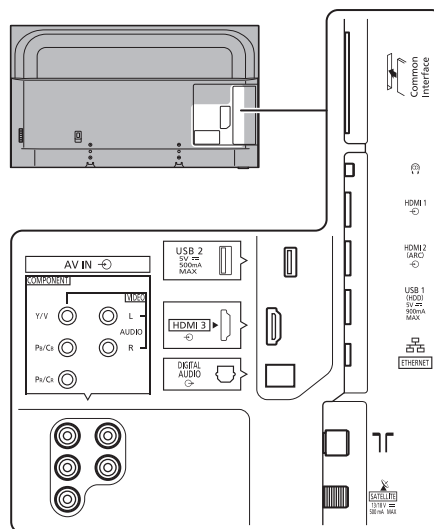

**SPECIFICATIONS**

Dimensions (W x H x D)	901 mm x 574 mm x 236 mm (With Pedestal)
	901 mm x 517 mm x 63 mm (TV only)
Mass	13.0 kg (With Pedestal)
	11.0 kg (TV only)

**DIMENSIONS**

**JACKS**

**Note:**  
To make sure that the LED TV fits the cabinet properly when a high degree of precision is required, we recommend that you use the LED TV itself to make the necessary cabinet measurements. Panasonic cannot be responsible for inaccuracies in cabinet design or manufacture.

Specifications are subject to change without notice.  
Non-metric weights and measurements are approximate.