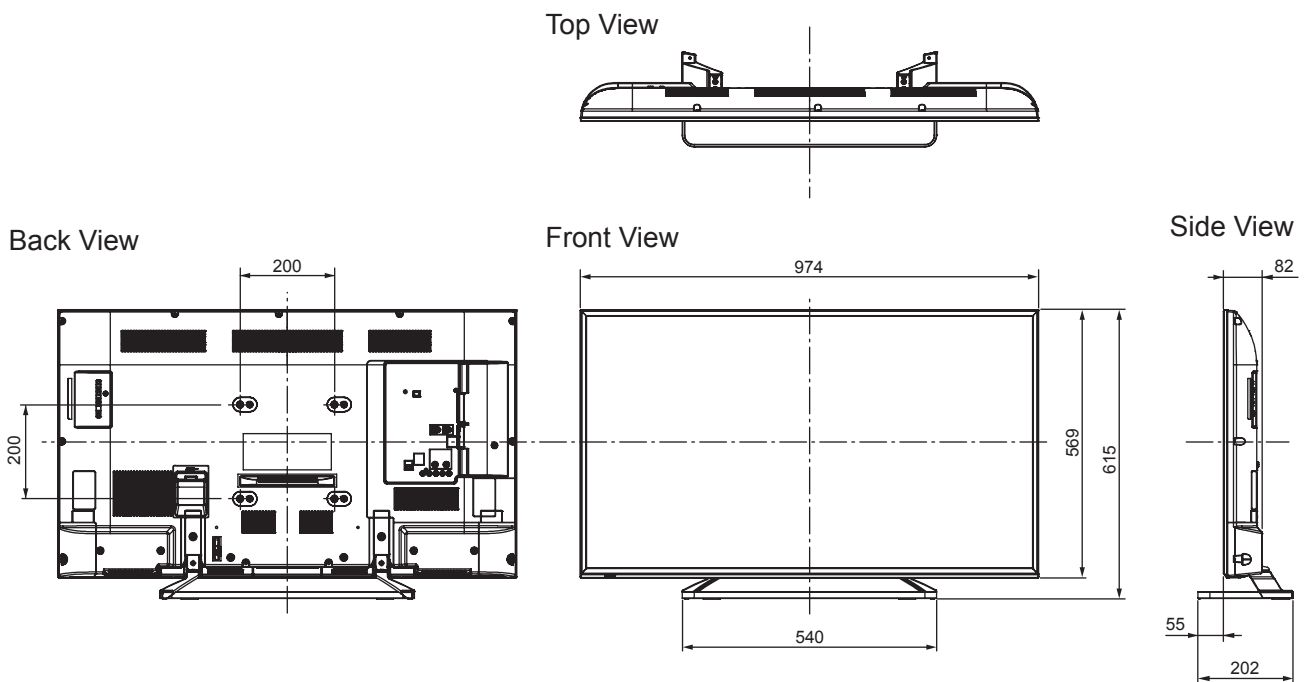

SPECIFICATIONS

Dimensions (W x H x D)	974 mm x 615 mm x 202 mm (With Pedestal)
	974 mm x 569 mm x 82 mm (TV only)
Mass	11.0 kg (With Pedestal)
	10.0 kg (TV only)

DIMENSIONS

JACKS

Note:
 To make sure that the LED TV fits the cabinet properly when a high degree of precision is required, we recommend that you use the LED TV itself to make the necessary cabinet measurements. Panasonic cannot be responsible for inaccuracies in cabinet design or manufacture.

Specifications are subject to change without notice.
 Non-metric weights and measurements are approximate.