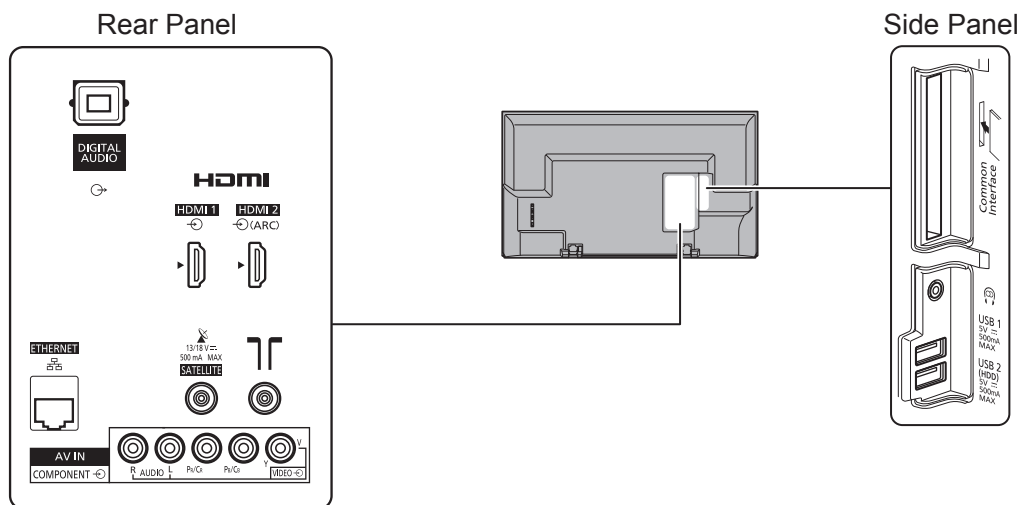

SPECIFICATIONS

Dimensions (W x H x D)	974 mm x 615 mm x 202 mm (With Pedestal)
	974 mm x 569 mm x 82 mm (TV only)
Mass	11.0 kg (With Pedestal)
	10.0 kg (TV only)

DIMENSIONS

JACKS

Note:
 To make sure that the LED TV fits the cabinet properly when a high degree of precision is required, we recommend that you use the LED TV itself to make the necessary cabinet measurements. Panasonic cannot be responsible for inaccuracies in cabinet design or manufacture.