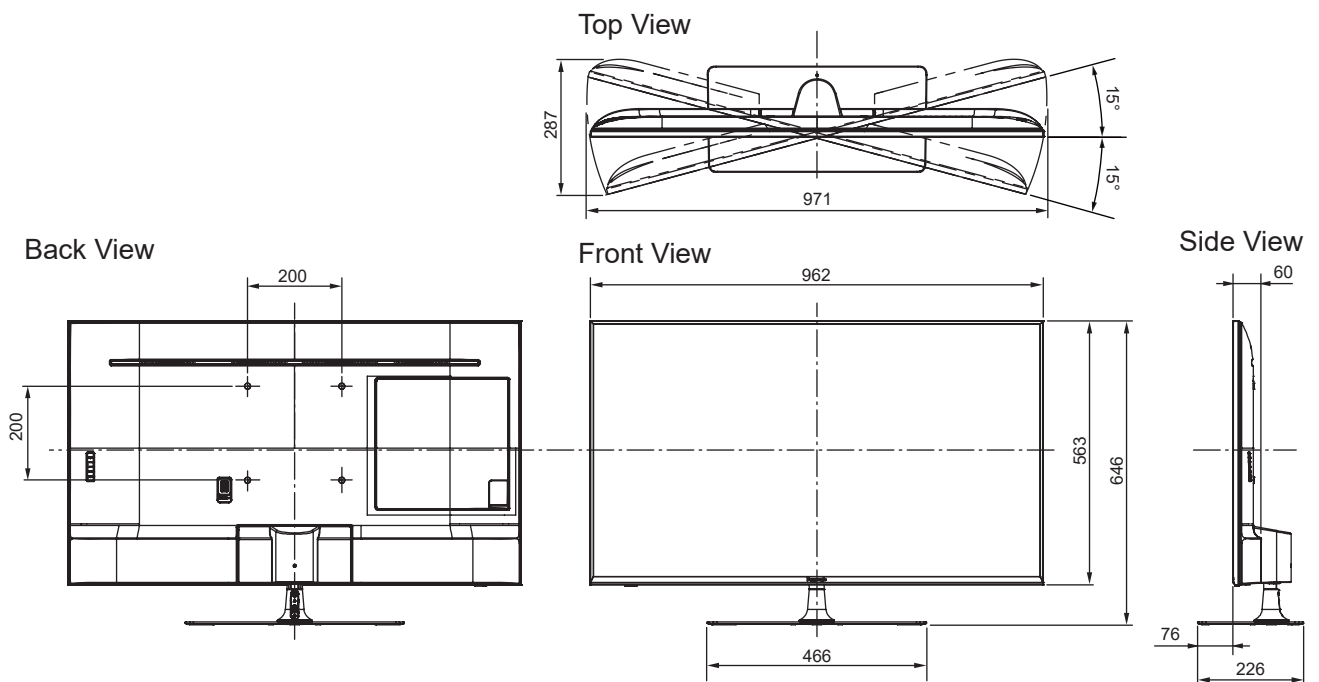

SPECIFICATIONS

Dimensions (W x H x D)	962 mm x 646 mm x 226 mm (With Pedestal) 962 mm x 563 mm x 60 mm (TV only)
Mass	17.0 kg (With Pedestal) 12.0 kg (TV only)

DIMENSIONS

JACKS

Note:
To make sure that the LED TV fits the cabinet properly when a high degree of precision is required, we recommend that you use the LED TV itself to make the necessary cabinet measurements. Panasonic cannot be responsible for inaccuracies in cabinet design or manufacture.

Specifications are subject to change without notice.
Non-metric weights and measurements are approximate.