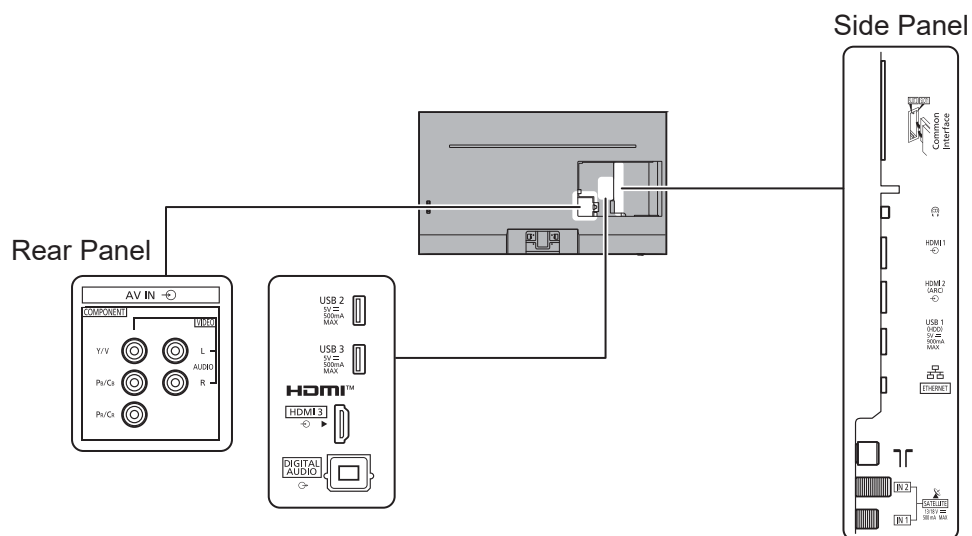

SPECIFICATIONS

Dimensions (W x H x D)	962 mm x 646 mm x 226 mm (With Pedestal) 962 mm x 563 mm x 60 mm (TV only)
Mass	17.0 kg (With Pedestal) 12.0 kg (TV only)

DIMENSIONS

JACKS

Note:
To make sure that the LED TV fits the cabinet properly when a high degree of precision is required, we recommend that you use the LED TV itself to make the necessary cabinet measurements. Panasonic cannot be responsible for inaccuracies in cabinet design or manufacture.