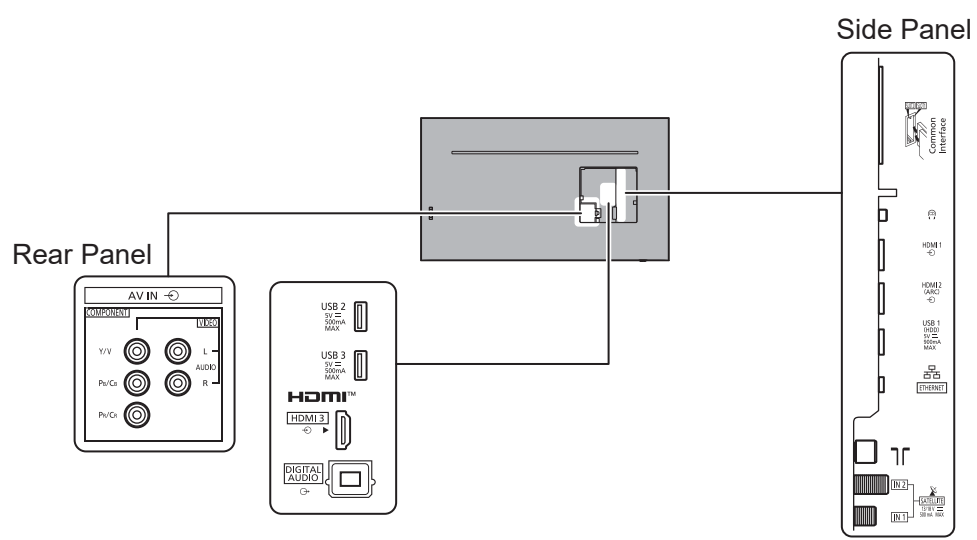

SPECIFICATIONS

Dimensions (W x H x D)	962 mm x 618 mm x 197 mm (With Pedestal) 962 mm x 563 mm x 60 mm (TV only)
Mass	12.0 kg (With Pedestal) 11.5 kg (TV only)

DIMENSIONS

JACKS

Note:
To make sure that the LED TV fits the cabinet properly when a high degree of precision is required, we recommend that you use the LED TV itself to make the necessary cabinet measurements. Panasonic cannot be responsible for inaccuracies in cabinet design or manufacture.