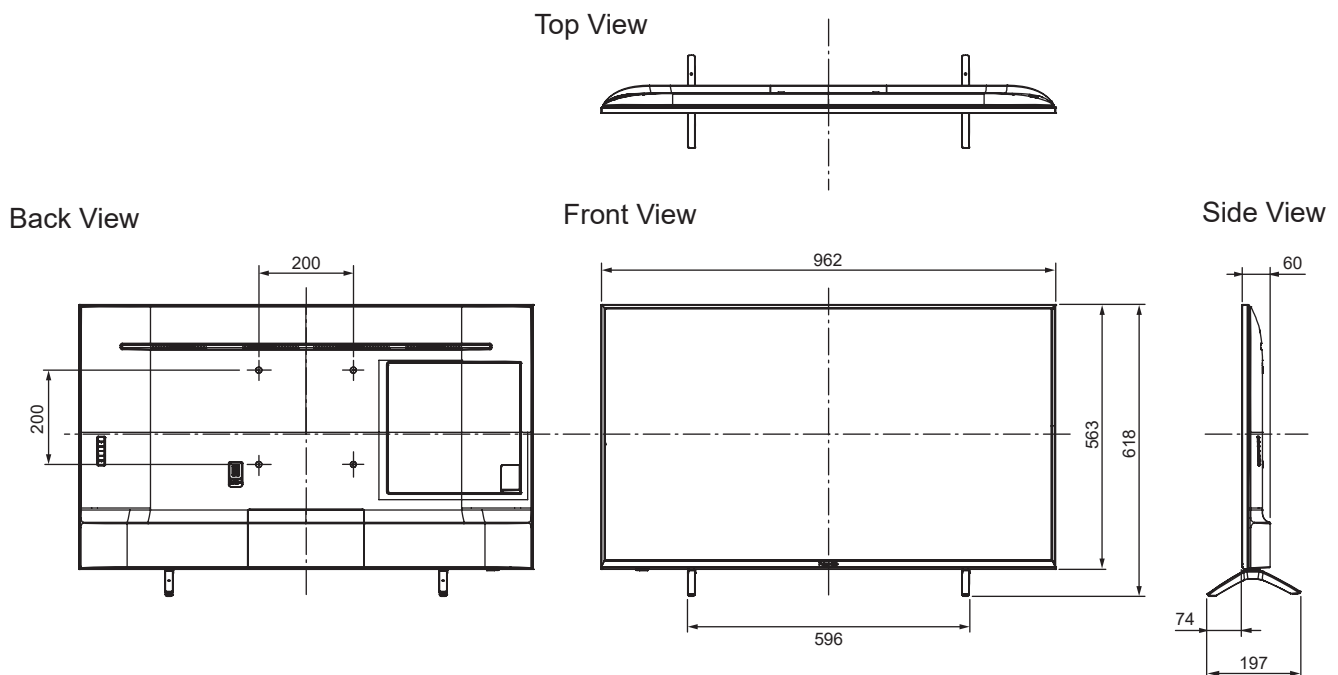

SPECIFICATIONS

Dimensions (W x H x D)	962 mm x 618 mm x 197 mm (With Pedestal) 962 mm x 563 mm x 60 mm (TV only)
Mass	12.0 kg (With Pedestal) 11.5 kg (TV only)

DIMENSIONS

JACKS

Note:
To make sure that the LED TV fits the cabinet properly when a high degree of precision is required, we recommend that you use the LED TV itself to make the necessary cabinet measurements. Panasonic cannot be responsible for inaccuracies in cabinet design or manufacture.

Specifications are subject to change without notice.
Non-metric weights and measurements are approximate.