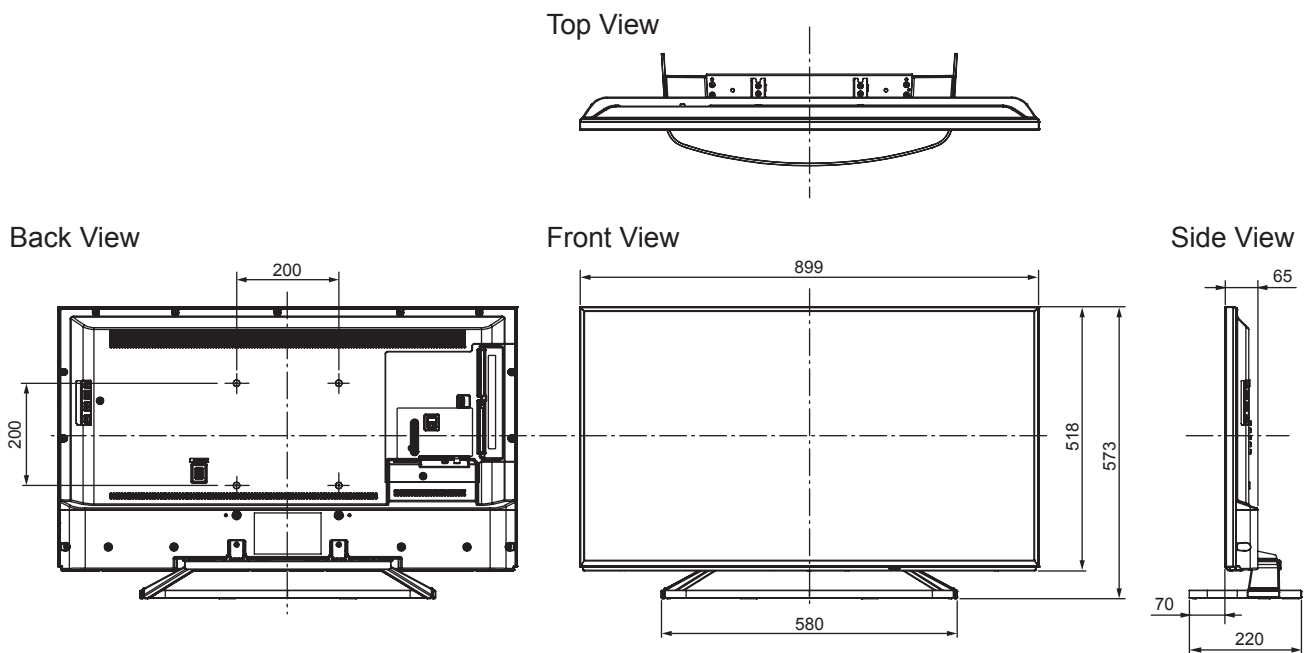

SPECIFICATIONS

Dimensions (W x H x D)	899 mm x 573 mm x 220 mm (With Pedestal)
	899 mm x 518 mm x 65 mm (TV only)
Mass	13.0 kg (With Pedestal) 11.0 kg (TV only)

DIMENSIONS

JACKS

Note:  
To make sure that the LED TV fits the cabinet properly when a high degree of precision is required, we recommend that you use the LED TV itself to make the necessary cabinet measurements. Panasonic cannot be responsible for inaccuracies in cabinet design or manufacture.

Specifications are subject to change without notice.  
Non-metric weights and measurements are approximate.