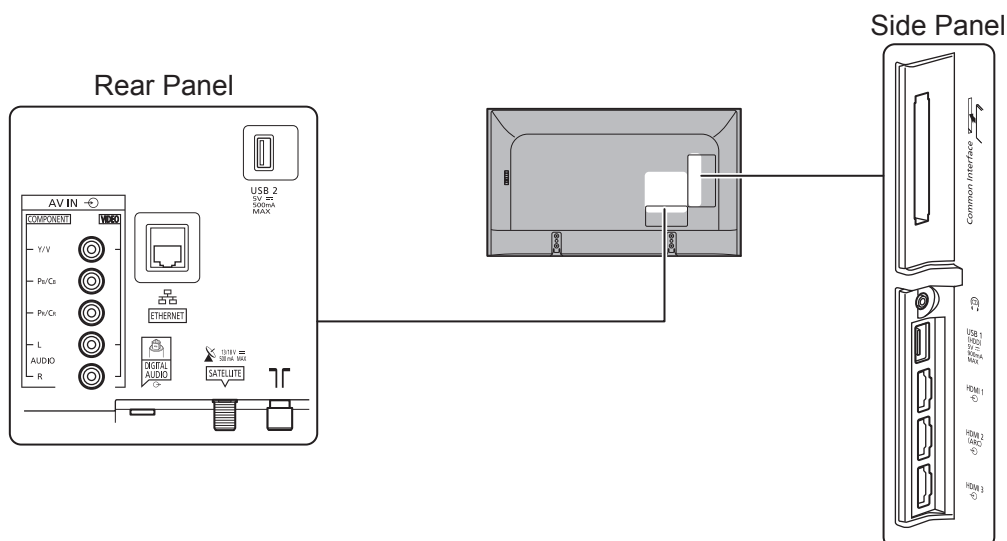

SPECIFICATIONS

Dimensions (W x H x D)	899 mm x 573 mm x 220 mm (With Pedestal)
	899 mm x 518 mm x 65 mm (TV only)
Mass	13.0 kg (With Pedestal) 11.0 kg (TV only)

DIMENSIONS

JACKS

Note:  
To make sure that the LED TV fits the cabinet properly when a high degree of precision is required, we recommend that you use the LED TV itself to make the necessary cabinet measurements. Panasonic cannot be responsible for inaccuracies in cabinet design or manufacture.