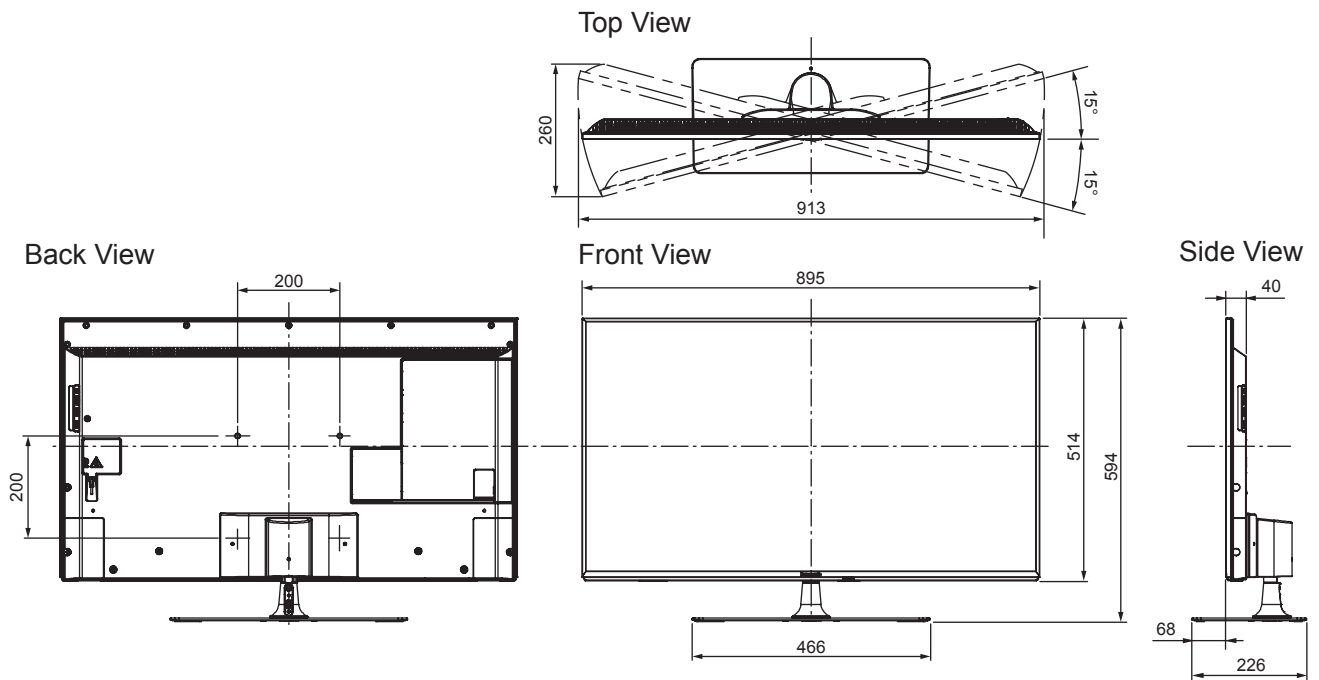

SPECIFICATIONS

Dimensions (W x H x D)	895 mm x 594 mm x 226 mm (With Pedestal) 895 mm x 514 mm x 40 mm (TV only)
Mass	17.0 kg (With Pedestal) 11.5 kg (TV only)

DIMENSIONS

JACKS

Note:
To make sure that the LED TV fits the cabinet properly when a high degree of precision is required, we recommend that you use the LED TV itself to make the necessary cabinet measurements. Panasonic cannot be responsible for inaccuracies in cabinet design or manufacture.