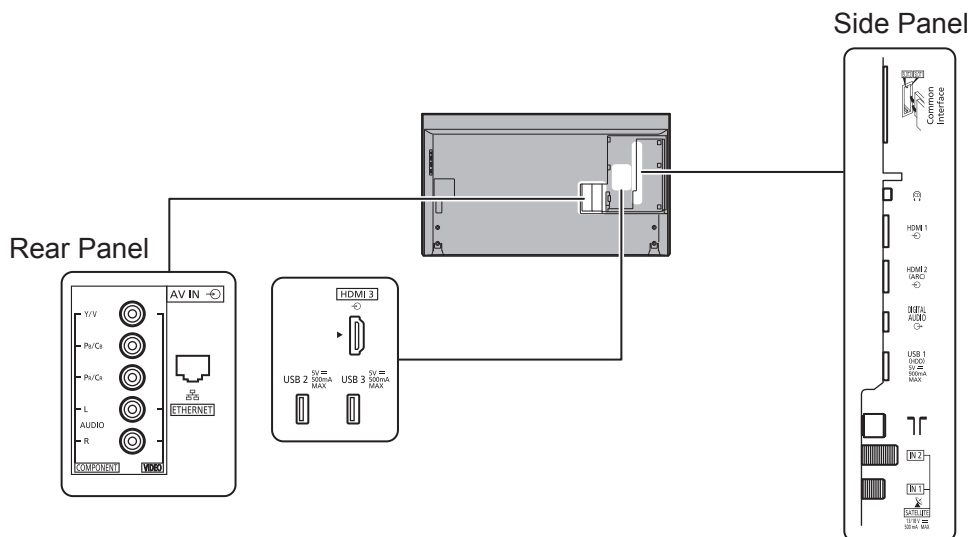

SPECIFICATIONS

Dimensions (W x H x D)	895 mm x 594 mm x 226 mm (With Pedestal) 895 mm x 514 mm x 40 mm (TV only)
Mass	17.0 kg (With Pedestal) 11.5 kg (TV only)

DIMENSIONS

JACKS

Note:
To make sure that the LED TV fits the cabinet properly when a high degree of precision is required, we recommend that you use the LED TV itself to make the necessary cabinet measurements. Panasonic cannot be responsible for inaccuracies in cabinet design or manufacture.