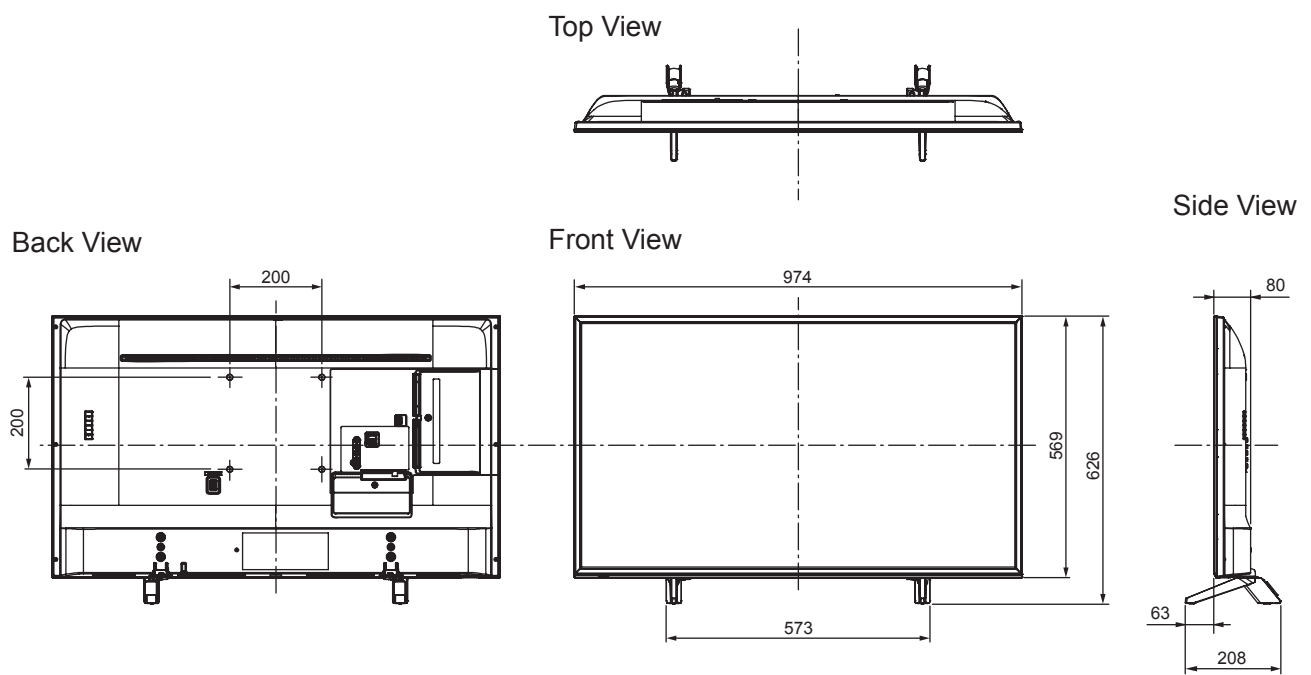

SPECIFICATIONS

Dimensions (W x H x D)	974 mm x 626 mm x 208 mm (With Pedestal)
	974 mm x 569 mm x 80 mm (TV only)
Mass	11.0 kg (With Pedestal) 10.0 kg (TV only)

DIMENSIONS

JACKS

Note:
To make sure that the LED TV fits the cabinet properly when a high degree of precision is required, we recommend that you use the LED TV itself to make the necessary cabinet measurements. Panasonic cannot be responsible for inaccuracies in cabinet design or manufacture.

Specifications are subject to change without notice.
Non-metric weights and measurements are approximate.