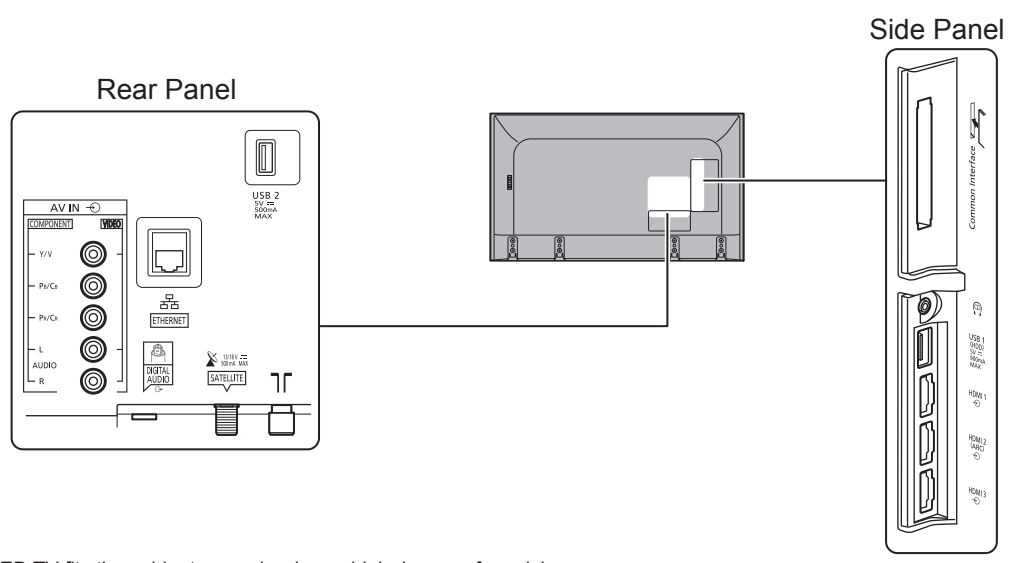

SPECIFICATIONS

Dimensions (W x H x D)	974 mm x 626 mm x 208 mm (With Pedestal)
	974 mm x 569 mm x 80 mm (TV only)
Mass	11.0 kg (With Pedestal) 10.0 kg (TV only)

DIMENSIONS

JACKS

Note:
To make sure that the LED TV fits the cabinet properly when a high degree of precision is required, we recommend that you use the LED TV itself to make the necessary cabinet measurements. Panasonic cannot be responsible for inaccuracies in cabinet design or manufacture.