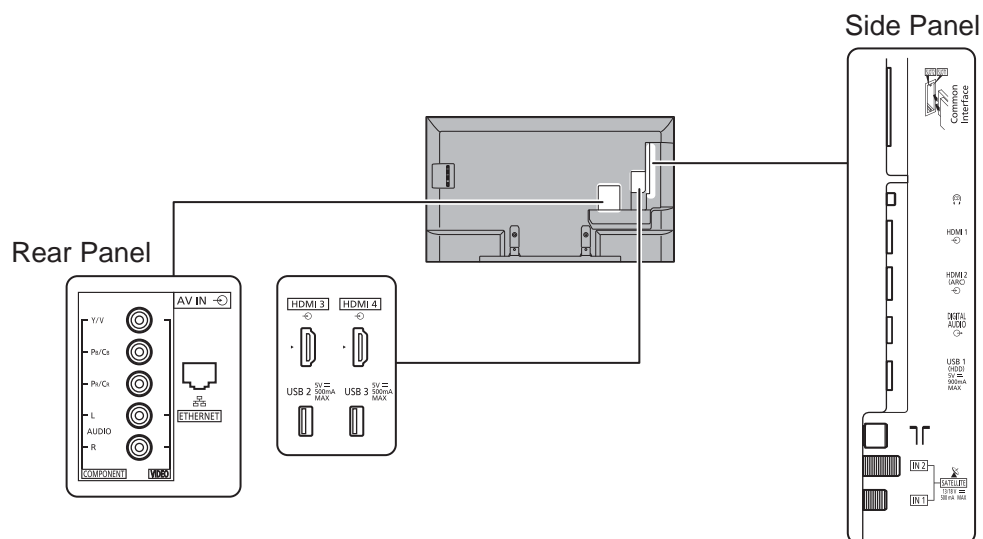

SPECIFICATIONS

Dimensions (W x H x D)	974 mm x 604 mm x 179 mm (With Pedestal) 974 mm x 569 mm x 65 mm (TV only)
Mass	16.0 kg (With Pedestal) 14.0 kg (TV only)

DIMENSIONS

JACKS

Note:
To make sure that the LED TV fits the cabinet properly when a high degree of precision is required, we recommend that you use the LED TV itself to make the necessary cabinet measurements. Panasonic cannot be responsible for inaccuracies in cabinet design or manufacture.