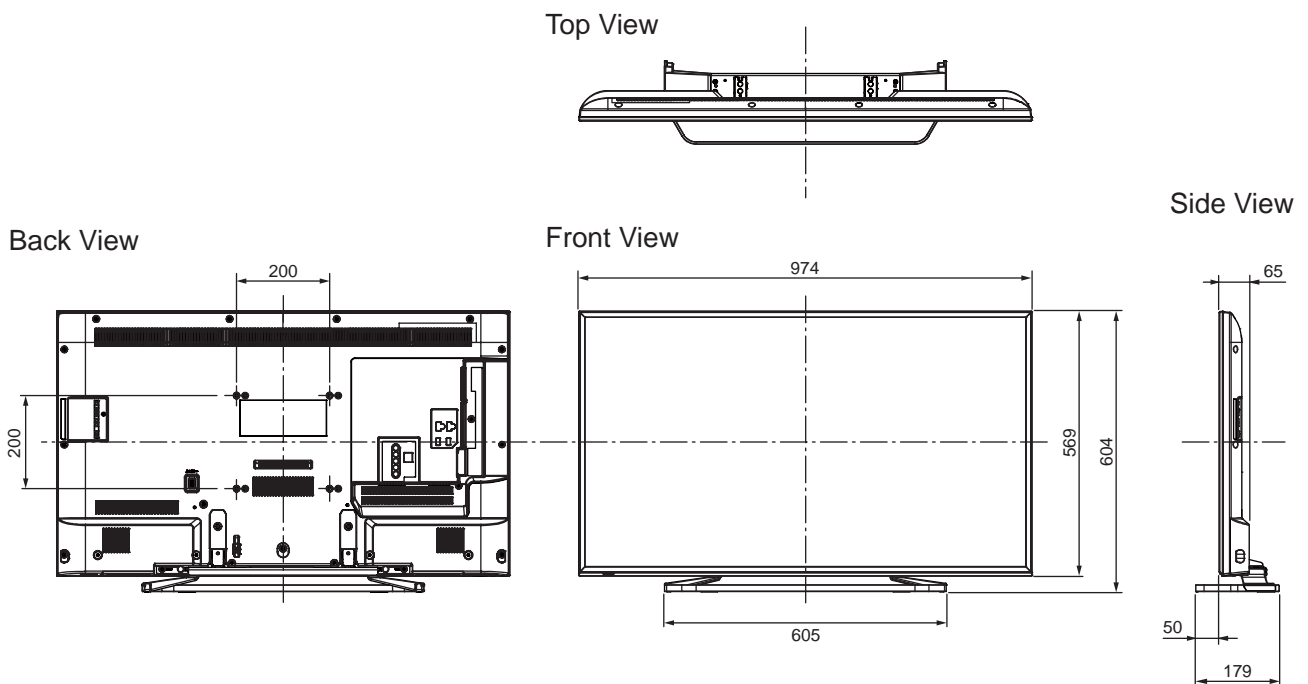

SPECIFICATIONS

Dimensions (W x H x D)	974 mm x 604 mm x 179 mm (With Pedestal) 974 mm x 569 mm x 65 mm (TV only)
Mass	16.0 kg (With Pedestal) 14.0 kg (TV only)

DIMENSIONS

JACKS

Note:
To make sure that the LED TV fits the cabinet properly when a high degree of precision is required, we recommend that you use the LED TV itself to make the necessary cabinet measurements. Panasonic cannot be responsible for inaccuracies in cabinet design or manufacture.

Specifications are subject to change without notice.
Non-metric weights and measurements are approximate.