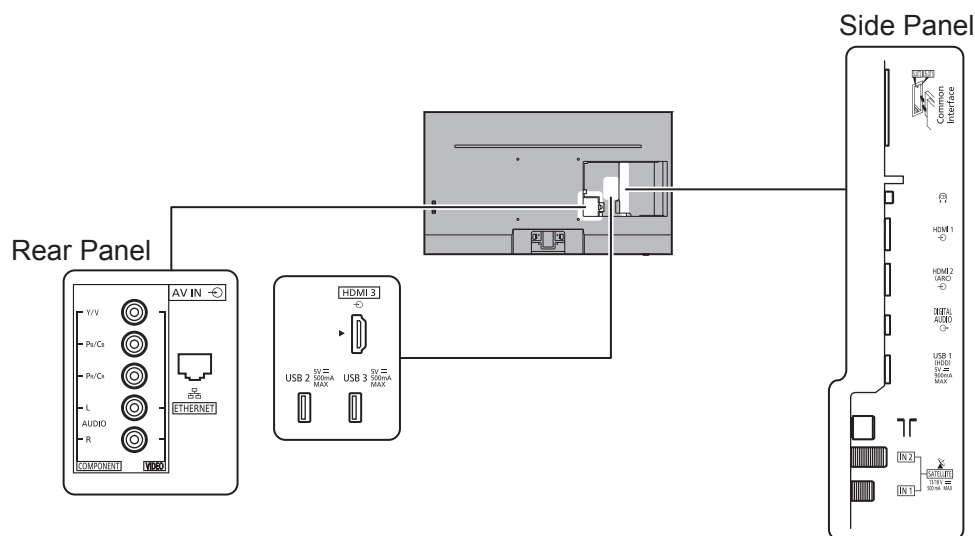

SPECIFICATIONS

Dimensions (W x H x D)	1 095 mm x 715 mm x 237 mm (With Pedestal) 1 095 mm x 638 mm x 60 mm (TV only)
Mass	21.0 kg (With Pedestal) 15.5 kg (TV only)

DIMENSIONS

JACKS

Note:
To make sure that the LED TV fits the cabinet properly when a high degree of precision is required, we recommend that you use the LED TV itself to make the necessary cabinet measurements. Panasonic cannot be responsible for inaccuracies in cabinet design or manufacture.