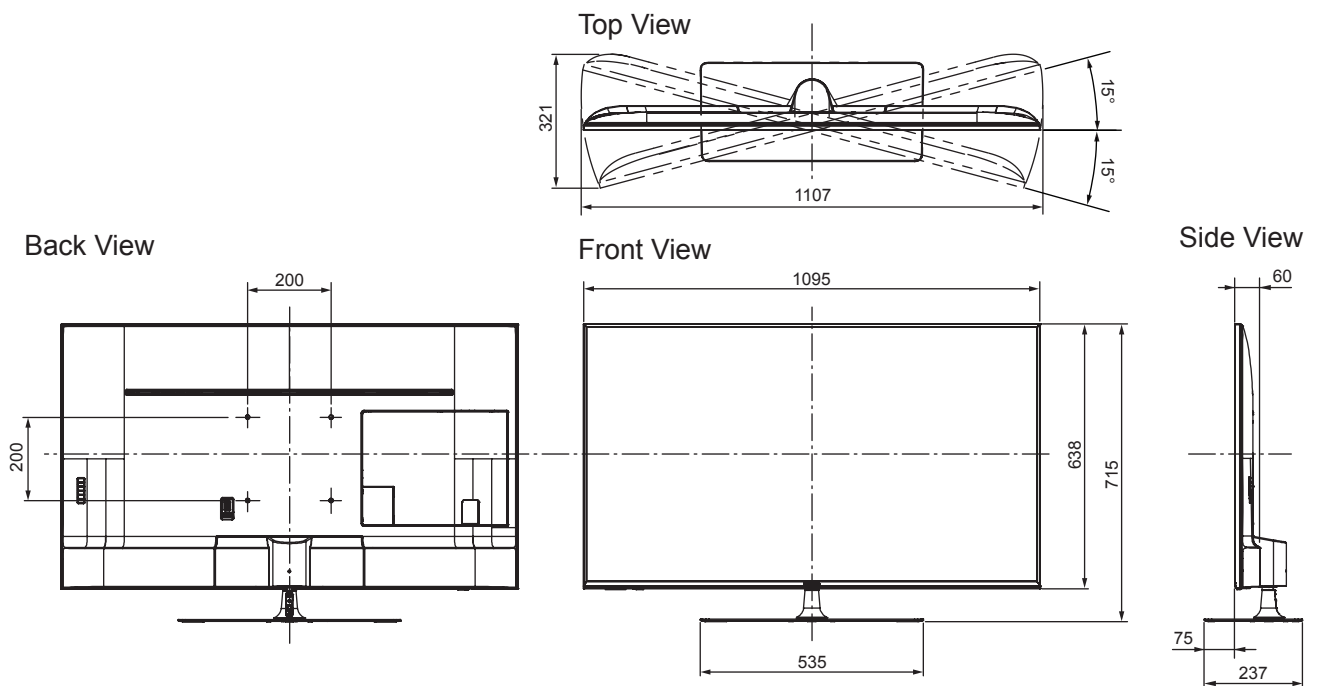

SPECIFICATIONS

Dimensions (W x H x D)	1 095 mm x 715 mm x 237 mm (With Pedestal) 1 095 mm x 638 mm x 60 mm (TV only)
Mass	21.0 kg (With Pedestal) 15.5 kg (TV only)

DIMENSIONS

JACKS

Note:
To make sure that the LED TV fits the cabinet properly when a high degree of precision is required, we recommend that you use the LED TV itself to make the necessary cabinet measurements. Panasonic cannot be responsible for inaccuracies in cabinet design or manufacture.

Specifications are subject to change without notice.
Non-metric weights and measurements are approximate.