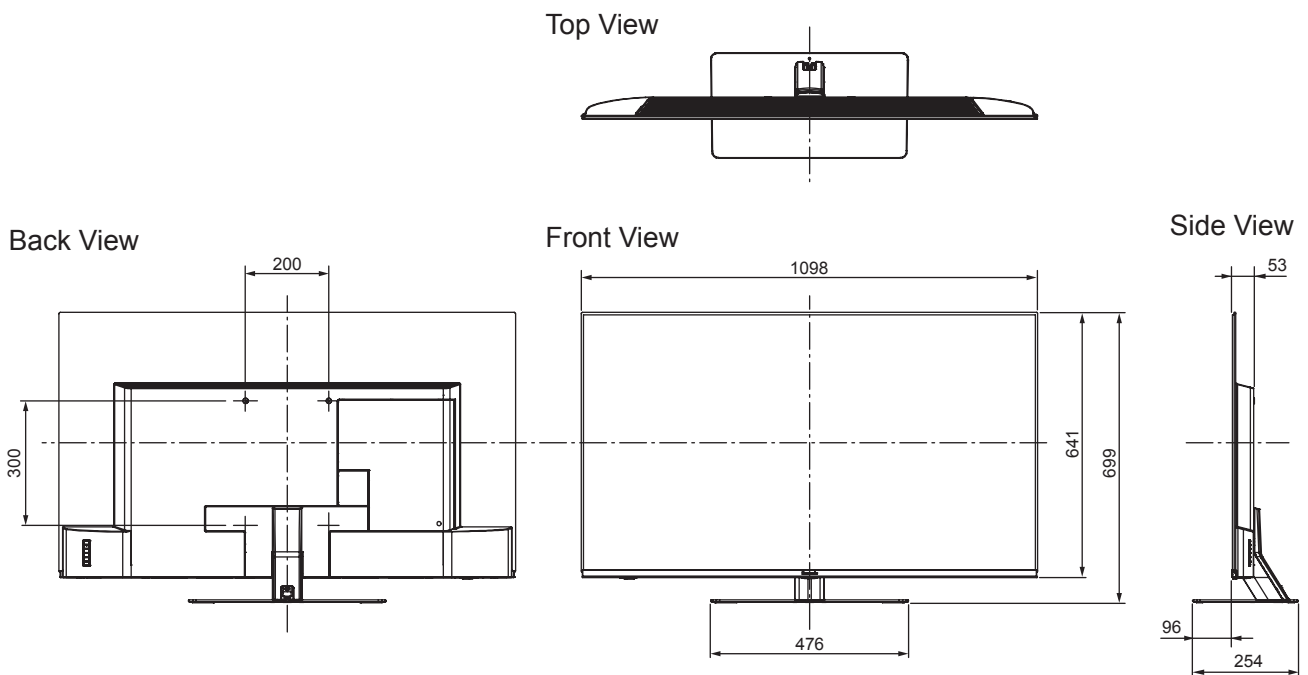

SPECIFICATIONS

Dimensions (W x H x D)	1 098 mm x 699 mm x 254 mm (With Pedestal)
	1 098 mm x 641 mm x 53 mm (TV only)
Mass	27.0 kg (With Pedestal) 22.0 kg (TV only)

DIMENSIONS

JACKS

Note:
To make sure that the LED TV fits the cabinet properly when a high degree of precision is required, we recommend that you use the LED TV itself to make the necessary cabinet measurements. Panasonic cannot be responsible for inaccuracies in cabinet design or manufacture.

Specifications are subject to change without notice.
Non-metric weights and measurements are approximate.