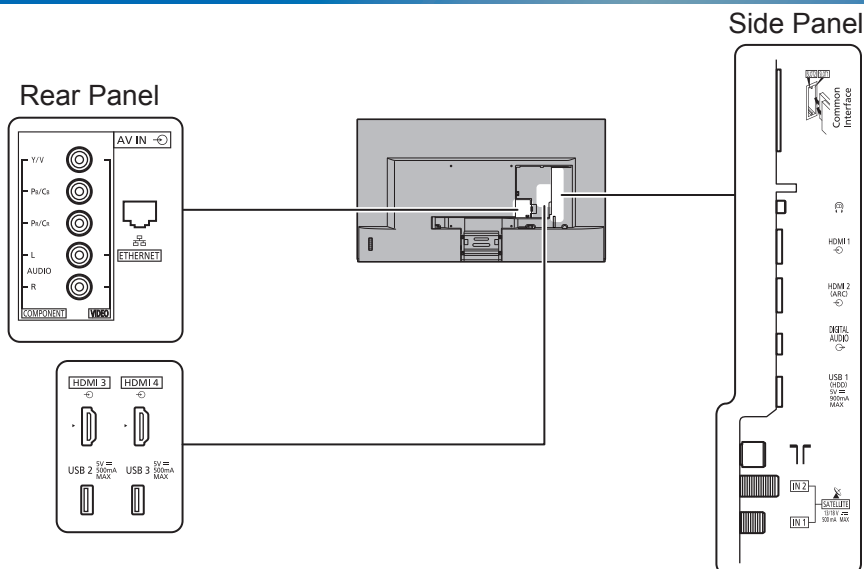

SPECIFICATIONS

Dimensions (W x H x D)	1 098 mm x 699 mm x 254 mm (With Pedestal)
	1 098 mm x 641 mm x 53 mm (TV only)
Mass	27.0 kg (With Pedestal) 22.0 kg (TV only)

DIMENSIONS

JACKS

Note:
To make sure that the LED TV fits the cabinet properly when a high degree of precision is required, we recommend that you use the LED TV itself to make the necessary cabinet measurements. Panasonic cannot be responsible for inaccuracies in cabinet design or manufacture.