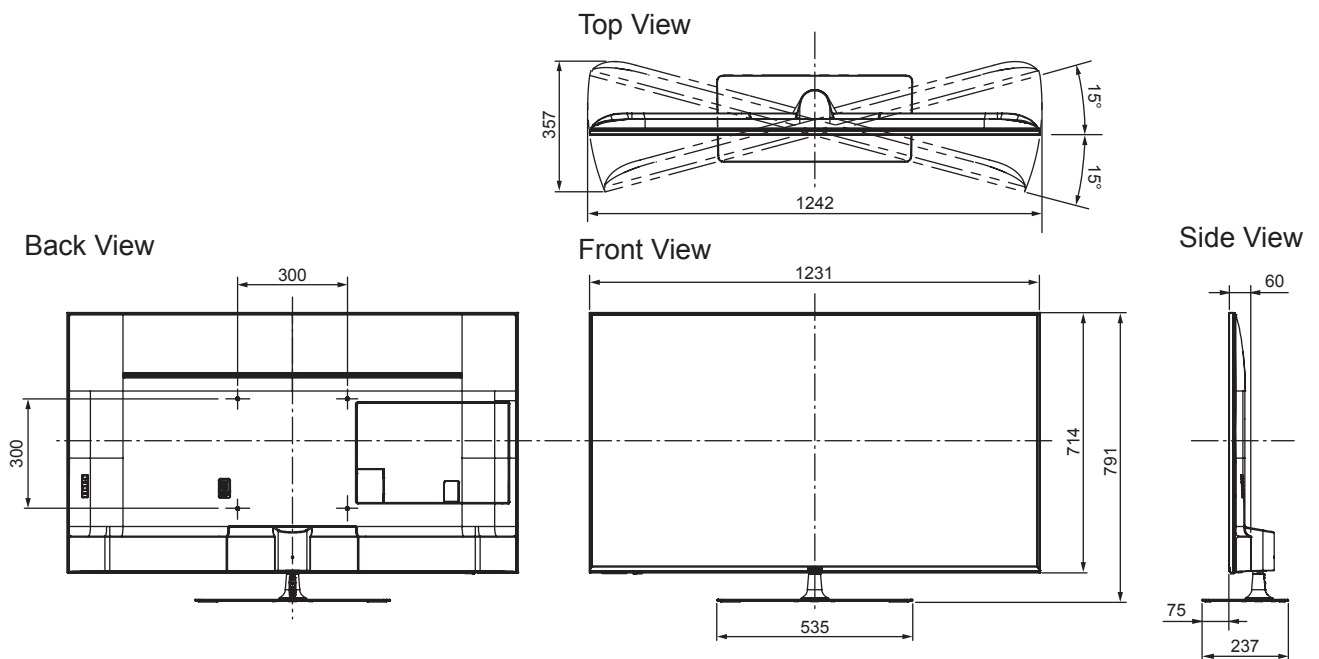

SPECIFICATIONS

Dimensions (W x H x D)	1 231 mm x 791 mm x 237 mm (With Pedestal) 1 231 mm x 714 mm x 60 mm (TV only)
Mass	24.5 kg (With Pedestal) 19.0 kg (TV only)

DIMENSIONS

JACKS

Note:  
To make sure that the LED TV fits the cabinet properly when a high degree of precision is required, we recommend that you use the LED TV itself to make the necessary cabinet measurements. Panasonic cannot be responsible for inaccuracies in cabinet design or manufacture.

Specifications are subject to change without notice.  
Non-metric weights and measurements are approximate.