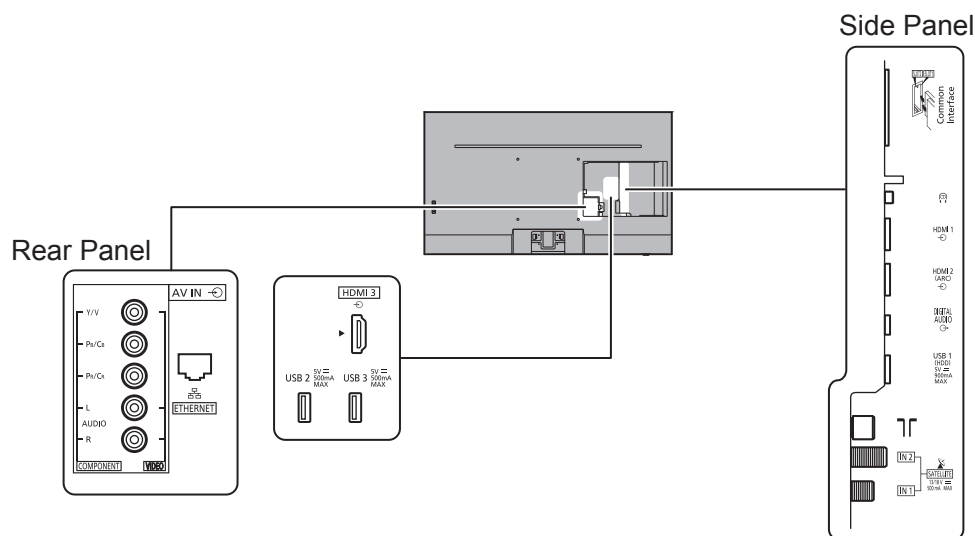

SPECIFICATIONS

Dimensions (W x H x D)	1 231 mm x 791 mm x 237 mm (With Pedestal) 1 231 mm x 714 mm x 60 mm (TV only)
Mass	24.5 kg (With Pedestal) 19.0 kg (TV only)

DIMENSIONS

JACKS

Note:  
To make sure that the LED TV fits the cabinet properly when a high degree of precision is required, we recommend that you use the LED TV itself to make the necessary cabinet measurements. Panasonic cannot be responsible for inaccuracies in cabinet design or manufacture.