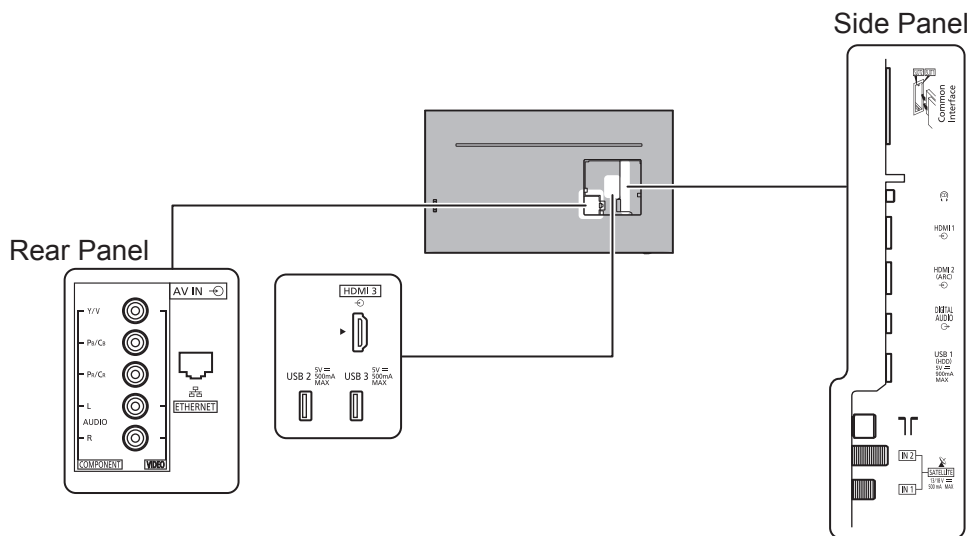

SPECIFICATIONS

Dimensions (W x H x D)	1 231 mm x 769 mm x 218 mm (With Pedestal)
	1 231 mm x 714 mm x 44 mm (TV only)
Mass	19.5 kg (With Pedestal) 19.0 kg (TV only)

DIMENSIONS

JACKS

Note:
To make sure that the LED TV fits the cabinet properly when a high degree of precision is required, we recommend that you use the LED TV itself to make the necessary cabinet measurements. Panasonic cannot be responsible for inaccuracies in cabinet design or manufacture.