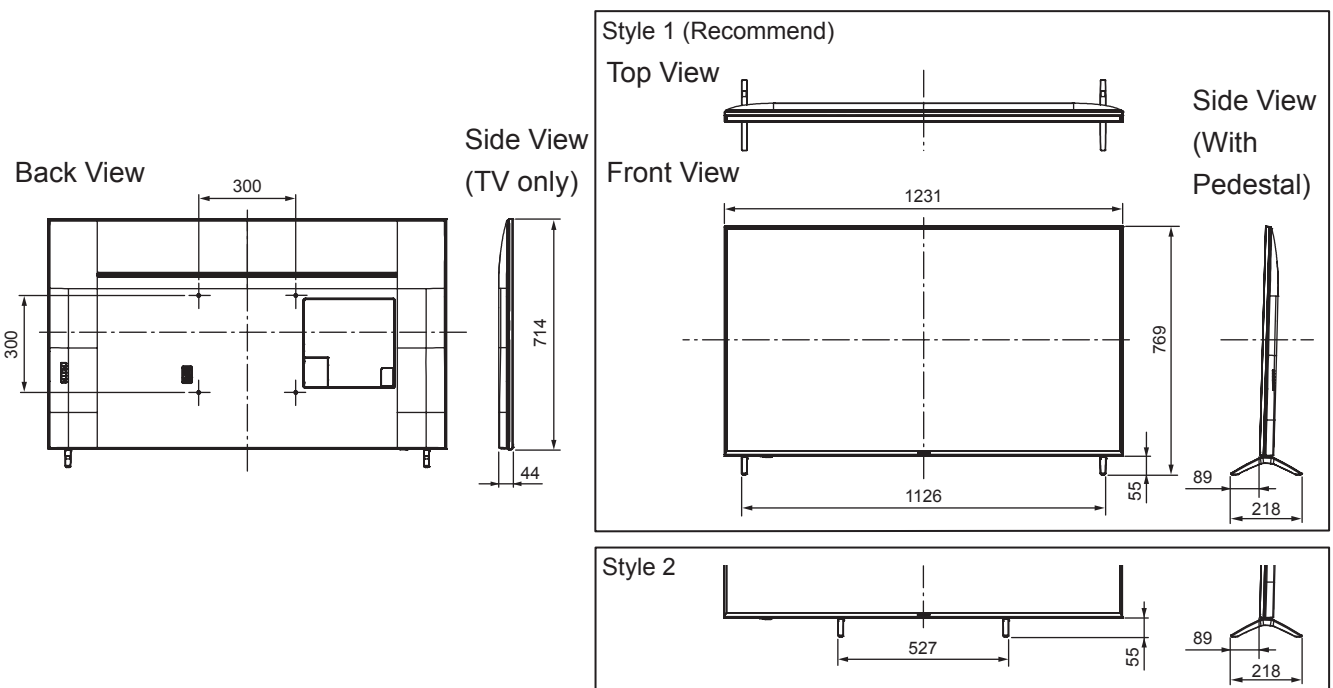

SPECIFICATIONS

Dimensions (W x H x D)	1 231 mm x 769 mm x 218 mm (With Pedestal)
	1 231 mm x 714 mm x 44 mm (TV only)
Mass	19.5 kg (With Pedestal) 19.0 kg (TV only)

DIMENSIONS

JACKS

Note:
To make sure that the LED TV fits the cabinet properly when a high degree of precision is required, we recommend that you use the LED TV itself to make the necessary cabinet measurements. Panasonic cannot be responsible for inaccuracies in cabinet design or manufacture.

Specifications are subject to change without notice.
Non-metric weights and measurements are approximate.