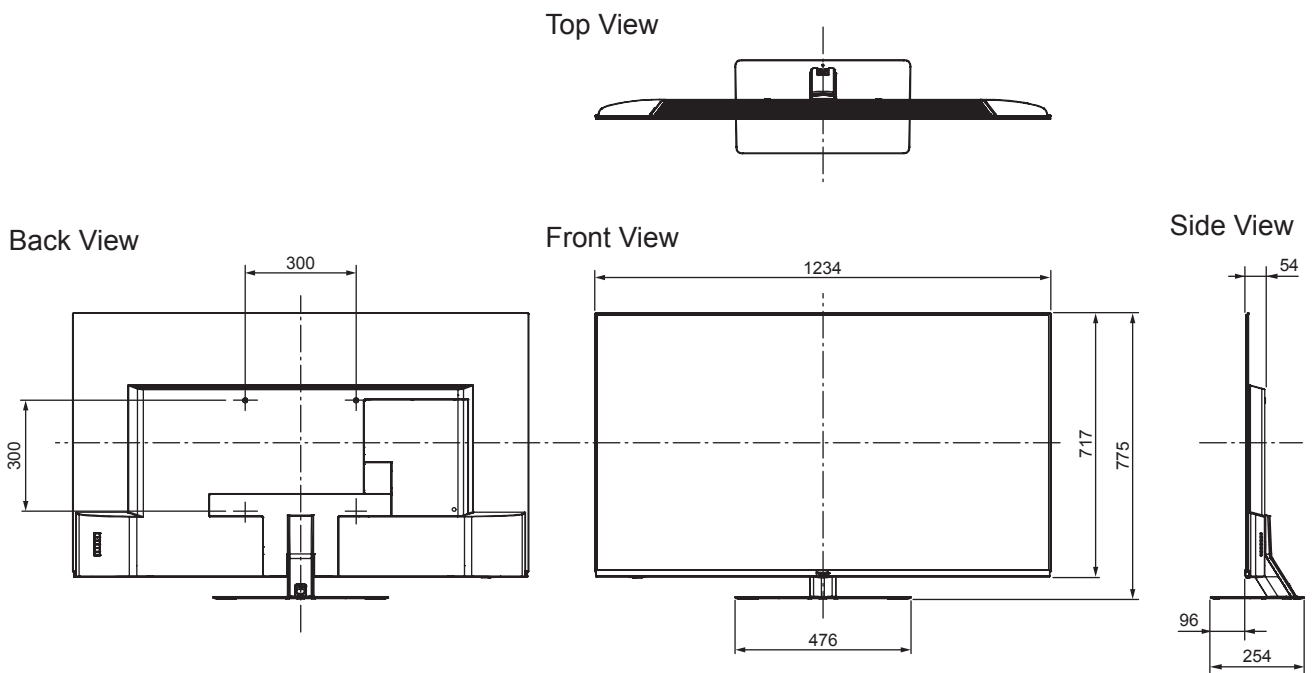

SPECIFICATIONS

Dimensions (W x H x D)	1 234 mm x 775 mm x 254 mm (With Pedestal)
	1 234 mm x 717 mm x 54 mm (TV only)
Mass	32.5 kg (With Pedestal) 28.0 kg (TV only)

DIMENSIONS

JACKS

Note:
To make sure that the LED TV fits the cabinet properly when a high degree of precision is required, we recommend that you use the LED TV itself to make the necessary cabinet measurements. Panasonic cannot be responsible for inaccuracies in cabinet design or manufacture.

Specifications are subject to change without notice.
Non-metric weights and measurements are approximate.