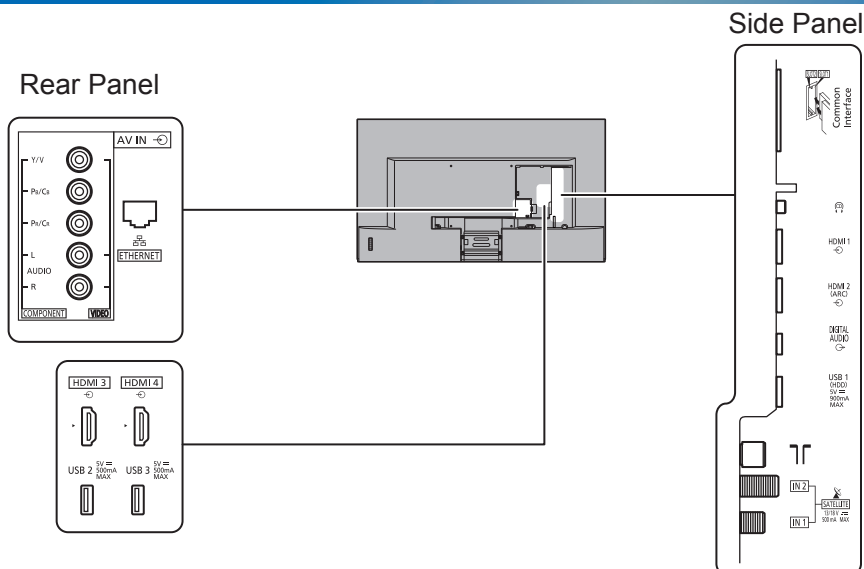

SPECIFICATIONS

Dimensions (W x H x D)	1 234 mm x 775 mm x 254 mm (With Pedestal)
	1 234 mm x 717 mm x 54 mm (TV only)
Mass	32.5 kg (With Pedestal) 28.0 kg (TV only)

DIMENSIONS

JACKS

Note:
To make sure that the LED TV fits the cabinet properly when a high degree of precision is required, we recommend that you use the LED TV itself to make the necessary cabinet measurements. Panasonic cannot be responsible for inaccuracies in cabinet design or manufacture.