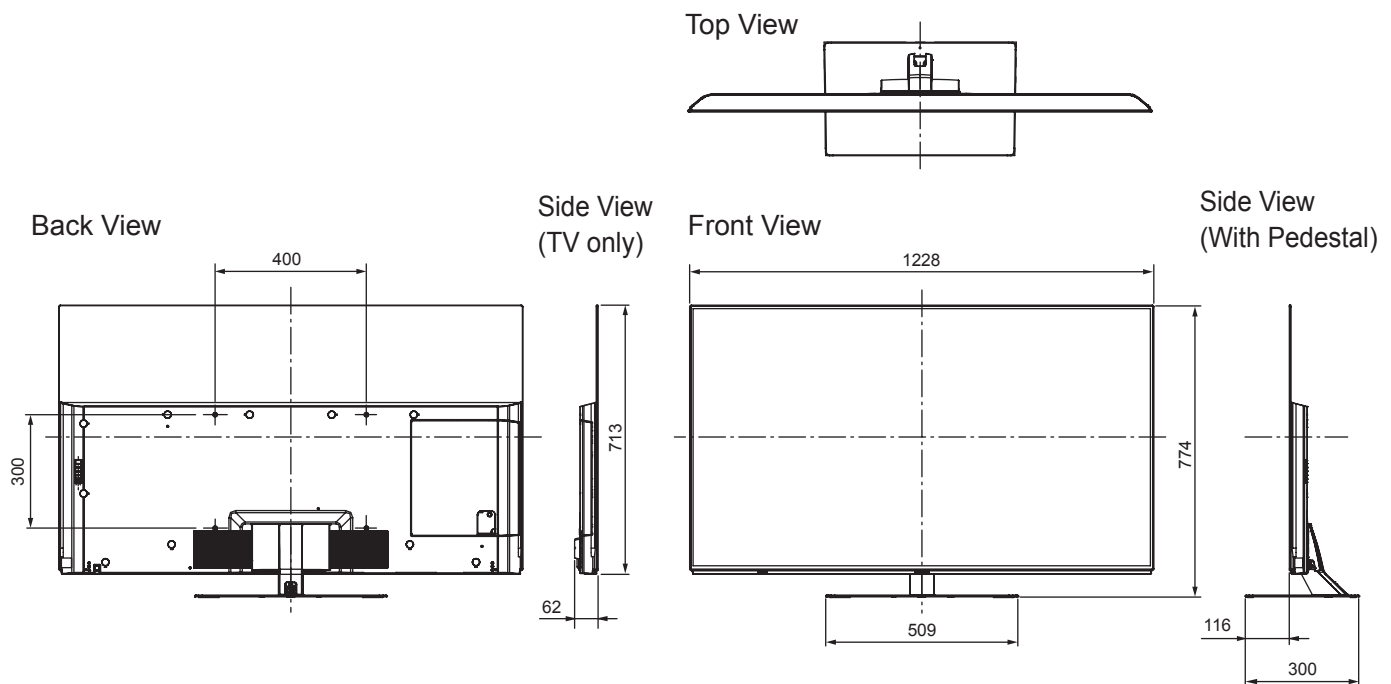

SPECIFICATIONS

Dimensions (W x H x D)	1 228 mm x 774 mm x 300 mm (With Pedestal) 1 228 mm x 713 mm x 62 mm (TV only)
Mass	27.5 kg (With Pedestal) 22.0 kg (TV only)

DIMENSIONS

JACKS

Note:
To make sure that the OLED TV fits the cabinet properly when a high degree of precision is required, we recommend that you use the OLED TV itself to make the necessary cabinet measurements. Panasonic cannot be responsible for inaccuracies in cabinet design or manufacture.

Specifications are subject to change without notice. Non-metric weights and measurements are approximate.