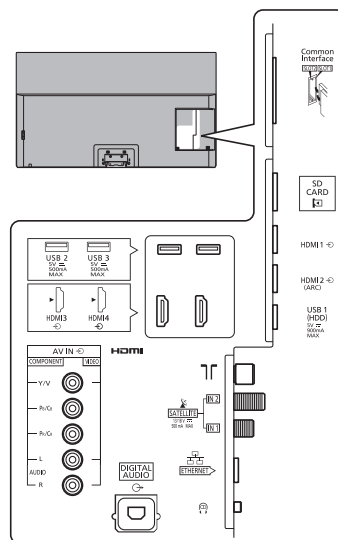

SPECIFICATIONS

Dimensions (W x H x D)	1 228 mm x 774 mm x 300 mm (With Pedestal) 1 228 mm x 713 mm x 62 mm (TV only)
Mass	27.5 kg (With Pedestal) 22.0 kg (TV only)

DIMENSIONS

JACKS

Note:
To make sure that the OLED TV fits the cabinet properly when a high degree of precision is required, we recommend that you use the OLED TV itself to make the necessary cabinet measurements. Panasonic cannot be responsible for inaccuracies in cabinet design or manufacture.

Specifications are subject to change without notice. Non-metric weights and measurements are approximate.