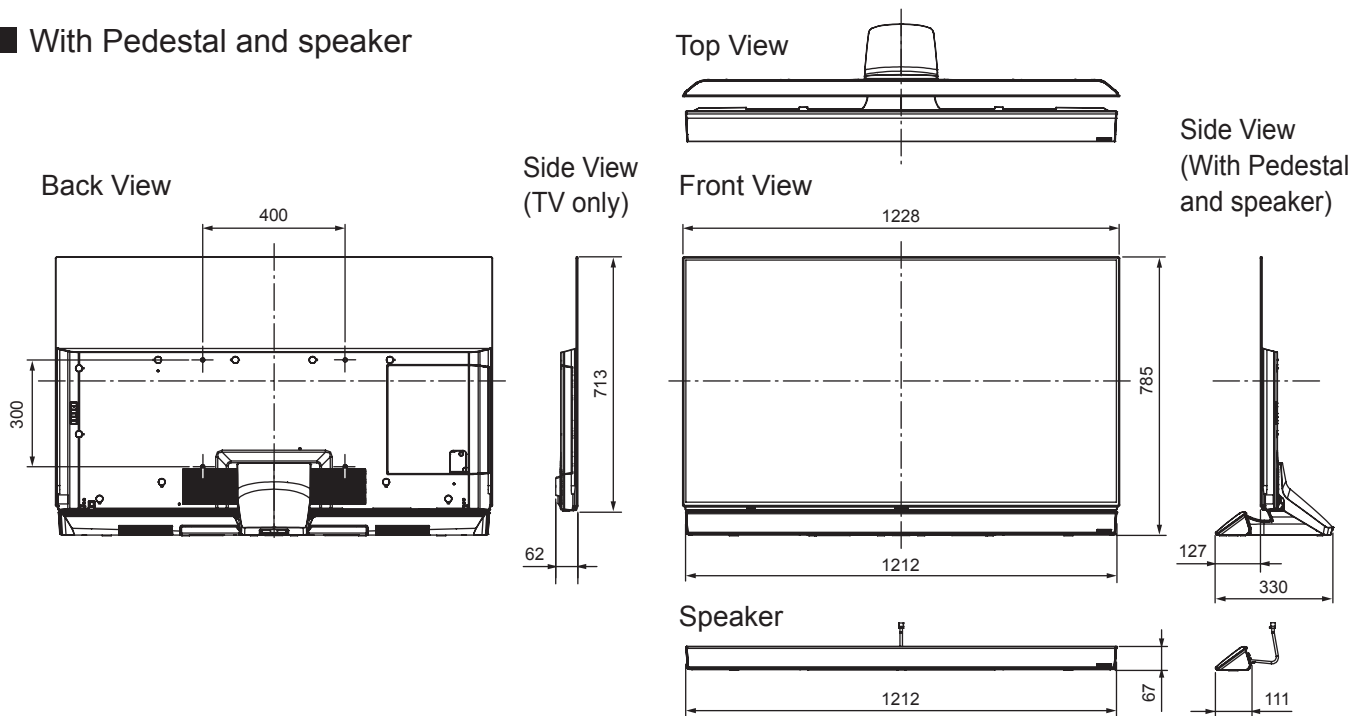

SPECIFICATIONS

Dimensions (W x H x D)	1 228 mm x 785 mm x 330 mm (With Pedestal and speaker)
	1 228 mm x 817 mm x 70 mm (With speaker (using "ACCESSORIES FOR SPEAKER WALL-HANGING"))
	1 228 mm x 713 mm x 62 mm (TV only)
Mass	29.0 kg (With Pedestal and speaker)
	21.0 kg (TV only)
	2.5 kg (Speaker only)

DIMENSIONS

■ With Pedestal and speaker

■ With speaker

Note:
To make sure that the OLED TV fits the cabinet properly when a high degree of precision is required, we recommend that you use the OLED TV itself to make the necessary cabinet measurements. Panasonic cannot be responsible for inaccuracies in cabinet design or manufacture.

Specifications are subject to change without notice.
Non-metric weights and measurements are approximate.

JACKS