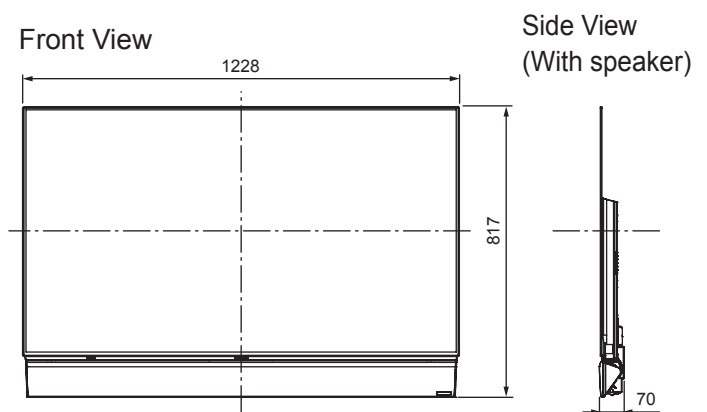

SPECIFICATIONS

Dimensions (W x H x D)	1 228 mm x 785 mm x 330 mm (With Pedestal and speaker)
	1 228 mm x 817 mm x 70 mm (With speaker (using "ACCESSORIES FOR SPEAKER WALL-HANGING"))
	1 228 mm x 713 mm x 62 mm (TV only)
Mass	29.0 kg (With Pedestal and speaker)
	21.0 kg (TV only)
	2.5 kg (Speaker only)

DIMENSIONS

■ With Pedestal and speaker

■ With speaker

Note:
To make sure that the OLED TV fits the cabinet properly when a high degree of precision is required, we recommend that you use the OLED TV itself to make the necessary cabinet measurements. Panasonic cannot be responsible for inaccuracies in cabinet design or manufacture.