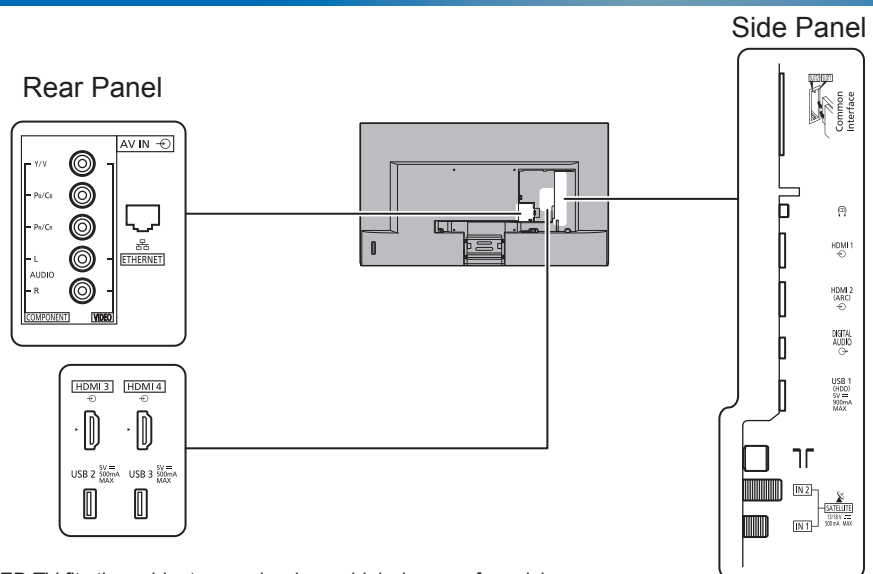

SPECIFICATIONS

Dimensions (W x H x D)	1 453 mm x 898 mm x 299 mm (With Pedestal)
	1 453 mm x 840 mm x 56 mm (TV only)
Mass	42.5 kg (With Pedestal) 37.0 kg (TV only)

DIMENSIONS

JACKS

Note:
To make sure that the LED TV fits the cabinet properly when a high degree of precision is required, we recommend that you use the LED TV itself to make the necessary cabinet measurements. Panasonic cannot be responsible for inaccuracies in cabinet design or manufacture.