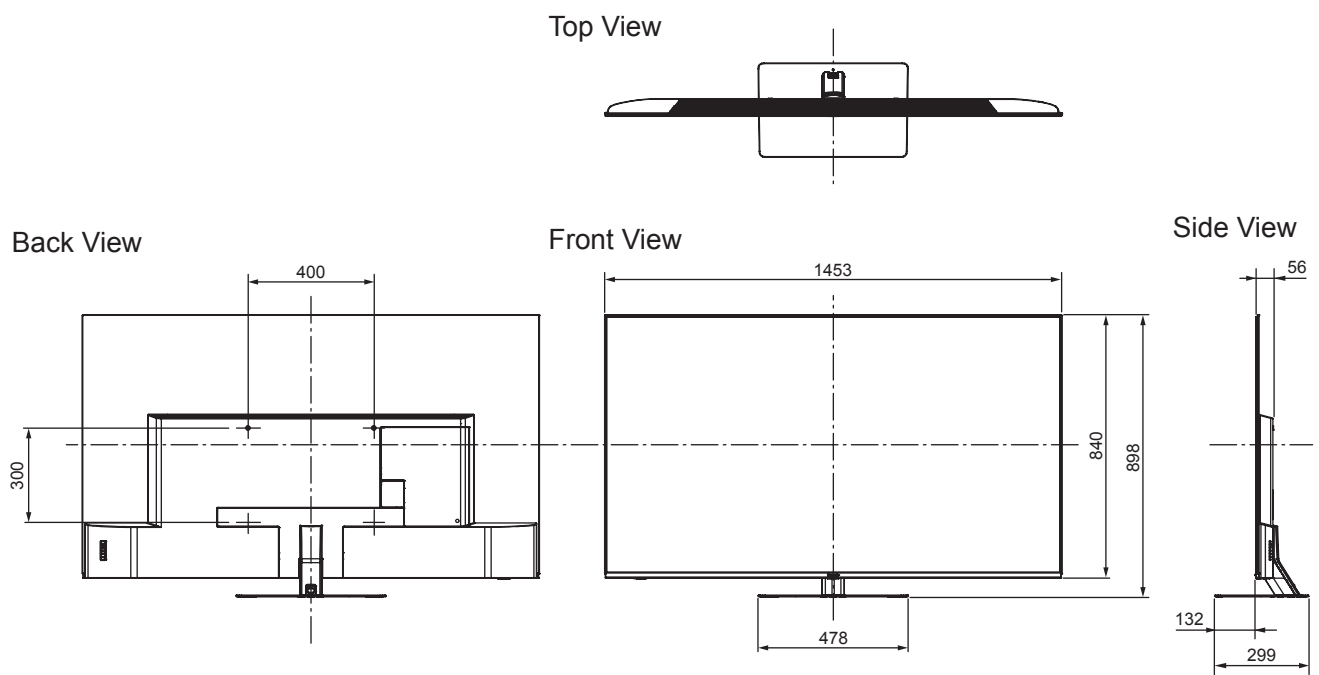

SPECIFICATIONS

Dimensions (W x H x D)	1 453 mm x 898 mm x 299 mm (With Pedestal)
	1 453 mm x 840 mm x 56 mm (TV only)
Mass	42.5 kg (With Pedestal) 37.0 kg (TV only)

DIMENSIONS

JACKS

Note:
To make sure that the LED TV fits the cabinet properly when a high degree of precision is required, we recommend that you use the LED TV itself to make the necessary cabinet measurements. Panasonic cannot be responsible for inaccuracies in cabinet design or manufacture.

Specifications are subject to change without notice.
Non-metric weights and measurements are approximate.