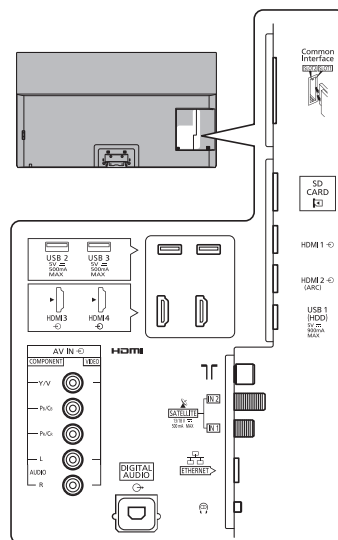

SPECIFICATIONS

Dimensions (W x H x D)	1 449 mm x 898 mm x 300 mm (With Pedestal)
	1 449 mm x 837 mm x 62 mm (TV only)
Mass	33.5 kg (With Pedestal) 28.0 kg (TV only)

DIMENSIONS

JACKS

Note:  
To make sure that the OLED TV fits the cabinet properly when a high degree of precision is required, we recommend that you use the OLED TV itself to make the necessary cabinet measurements. Panasonic cannot be responsible for inaccuracies in cabinet design or manufacture.

Specifications are subject to change without notice.  
Non-metric weights and measurements are approximate.