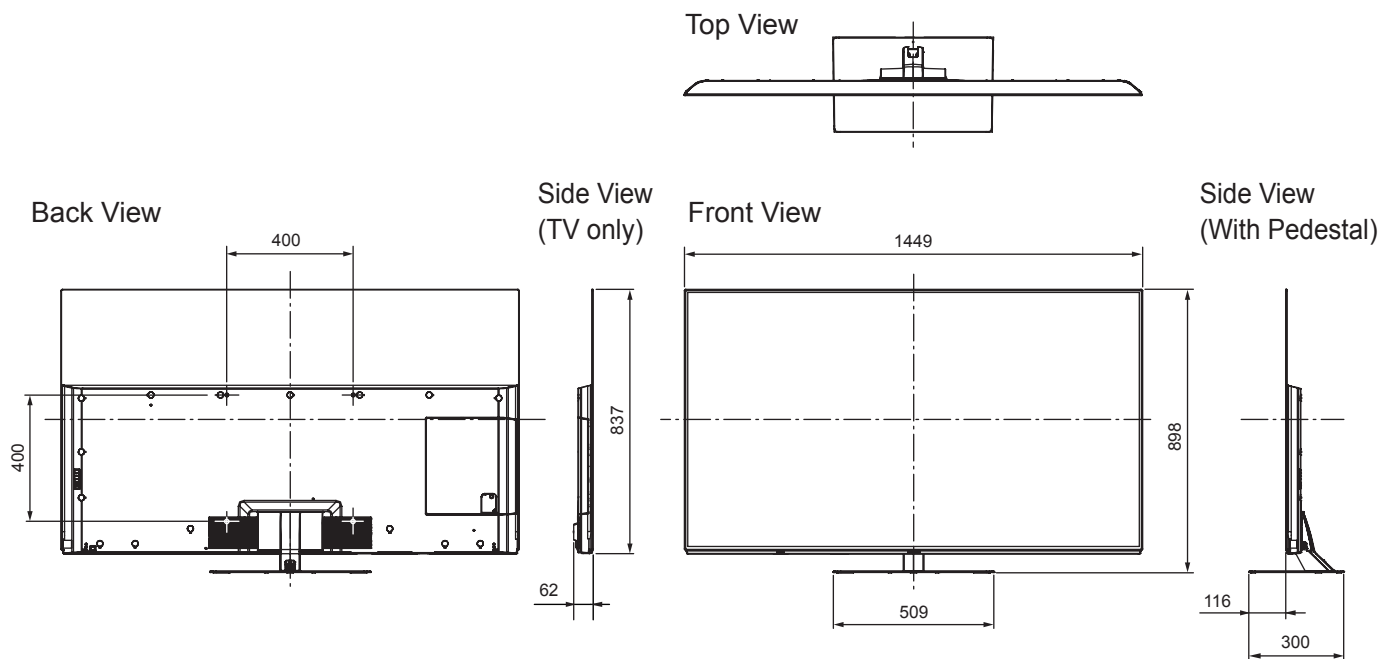

SPECIFICATIONS

Dimensions (W x H x D)	1 449 mm x 898 mm x 300 mm (With Pedestal)
	1 449 mm x 837 mm x 62 mm (TV only)
Mass	33.5 kg (With Pedestal) 28.0 kg (TV only)

DIMENSIONS

JACKS

Note:  
To make sure that the OLED TV fits the cabinet properly when a high degree of precision is required, we recommend that you use the OLED TV itself to make the necessary cabinet measurements. Panasonic cannot be responsible for inaccuracies in cabinet design or manufacture.

Specifications are subject to change without notice.  
Non-metric weights and measurements are approximate.