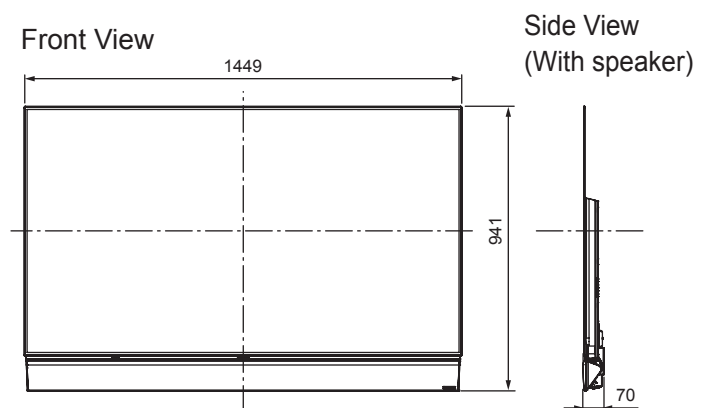

SPECIFICATIONS

Dimensions (W x H x D)	1 449 mm x 909 mm x 330 mm (With Pedestal and speaker)
	1 449 mm x 941 mm x 70 mm (With speaker (using "ACCESSORIES FOR SPEAKER WALL-HANGING"))
	1 449 mm x 837 mm x 62 mm (TV only)
Mass	36.0 kg (With Pedestal and speaker)
	27.0 kg (TV only)
	3.0 kg (Speaker only)

DIMENSIONS

■ With Pedestal and speaker

■ With Speaker

Note:
To make sure that the OLED TV fits the cabinet properly when a high degree of precision is required, we recommend that you use the OLED TV itself to make the necessary cabinet measurements. Panasonic cannot be responsible for inaccuracies in cabinet design or manufacture.