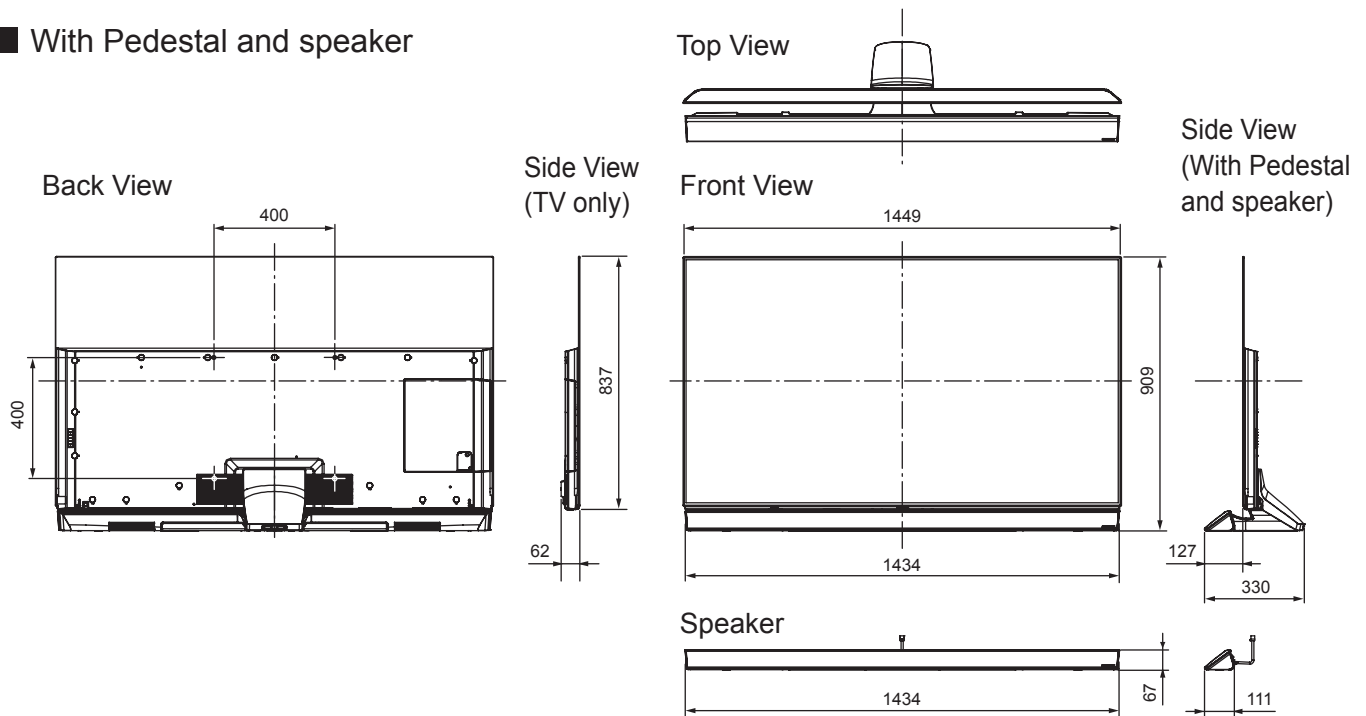

SPECIFICATIONS

Dimensions (W x H x D)	1 449 mm x 909 mm x 330 mm (With Pedestal and speaker)
	1 449 mm x 941 mm x 70 mm (With speaker (using "ACCESSORIES FOR SPEAKER WALL-HANGING"))
	1 449 mm x 837 mm x 62 mm (TV only)
Mass	36.0 kg (With Pedestal and speaker)
	27.0 kg (TV only)
	3.0 kg (Speaker only)

DIMENSIONS

■ With Pedestal and speaker

■ With Speaker

Note:
To make sure that the OLED TV fits the cabinet properly when a high degree of precision is required, we recommend that you use the OLED TV itself to make the necessary cabinet measurements. Panasonic cannot be responsible for inaccuracies in cabinet design or manufacture.