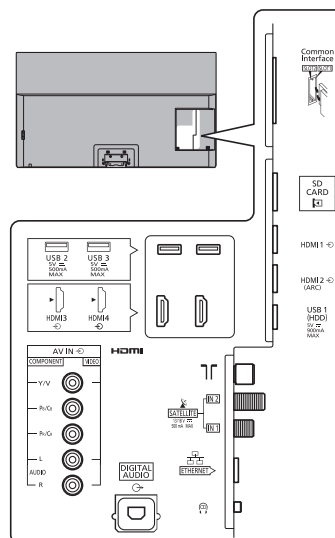

SPECIFICATIONS

Dimensions (W x H x D)	1 228 mm x 774 mm x 300 mm (With Pedestal) 1 228 mm x 713 mm x 62 mm (TV only)
Mass	27.5 kg (With Pedestal) 22.0 kg (TV only)

DIMENSIONS

JACKS

Note:
To make sure that the OLED TV fits the cabinet properly when a high degree of precision is required, we recommend that you use the OLED TV itself to make the necessary cabinet measurements. Panasonic cannot be responsible for inaccuracies in cabinet design or manufacture.

Specifications are subject to change without notice.
Non-metric weights and measurements are approximate.