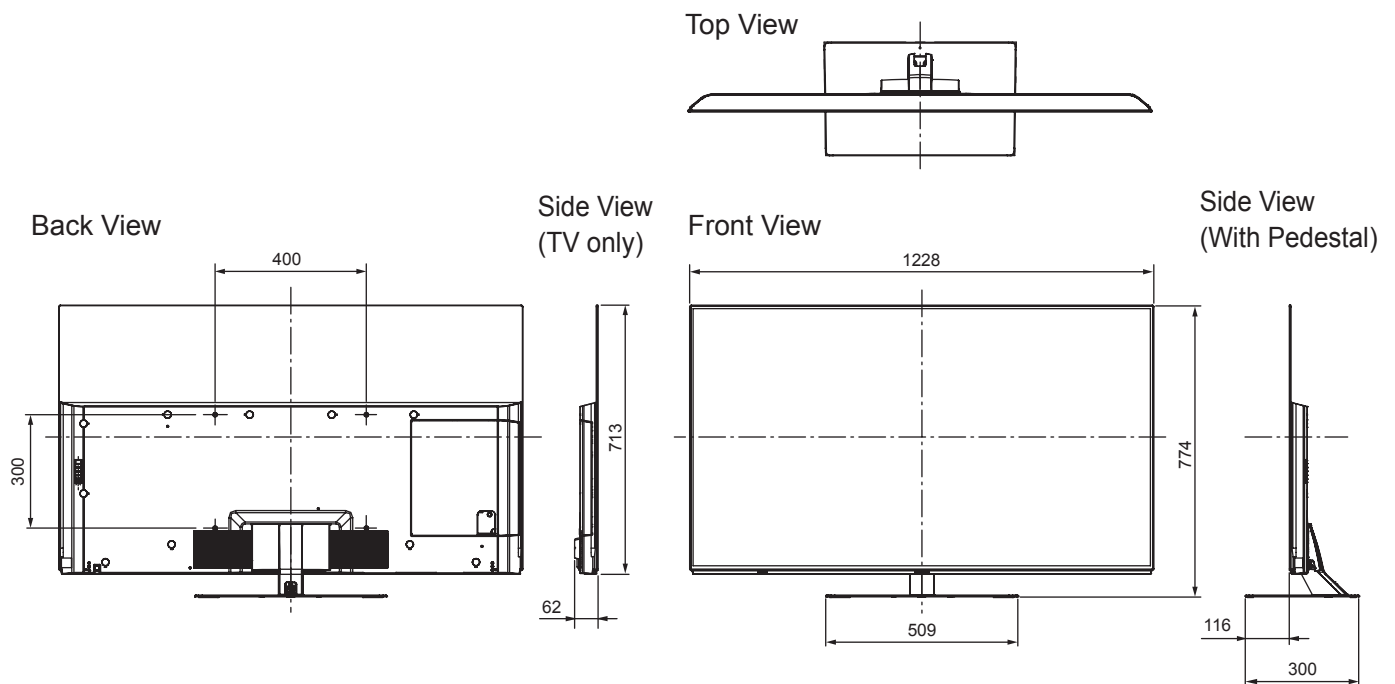

SPECIFICATIONS

Dimensions (W x H x D)	1 228 mm x 774 mm x 300 mm (With Pedestal) 1 228 mm x 713 mm x 62 mm (TV only)
Mass	27.5 kg (With Pedestal) 22.0 kg (TV only)

DIMENSIONS

JACKS

Note:
To make sure that the OLED TV fits the cabinet properly when a high degree of precision is required, we recommend that you use the OLED TV itself to make the necessary cabinet measurements. Panasonic cannot be responsible for inaccuracies in cabinet design or manufacture.

Specifications are subject to change without notice.
Non-metric weights and measurements are approximate.