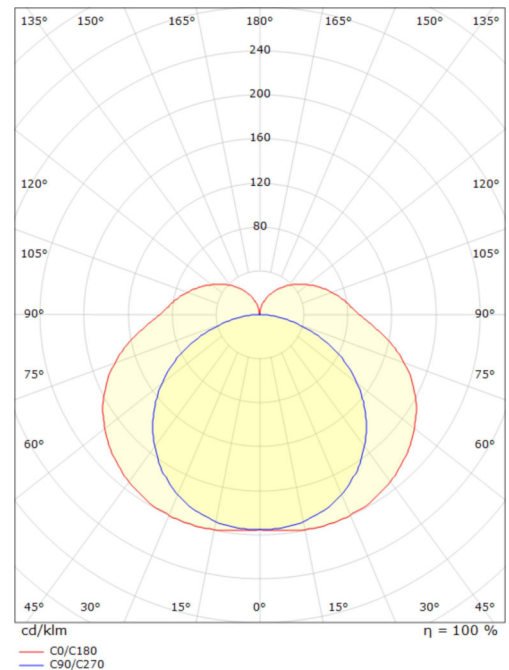

Packaging

Packing dimensions: 528 x 65 x 65