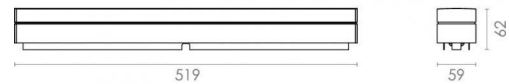

Control/Dimming

Type: Trailing edge dimming