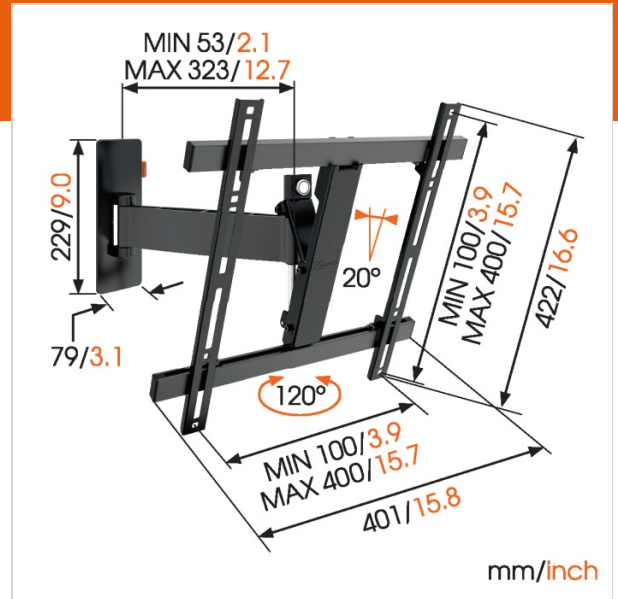

# WALL 3225 Full-Motion TV Wall Mount

Artikelnummer (SKU) 8352120  
 Farbe Schwarz

## TV bracket with turning function for TVs up to 20 kg

The WALL 3225 full motion TV bracket is a very popular wall mount. The WALL 3225 is suitable for securely mounting virtually any model of TV, from 32" to 55" (81-140 cm), on the wall. The maximum turning angle is  $120^\circ$  and the max. tilting angle is  $20^\circ$ .

## Your TV moves in all directions

Mount your TV on the wall with a full motion WALL TV bracket for the best view of your TV from anywhere in the room. You simply turn the TV towards you. You never again have to worry about annoying reflections. With the WALL full-motion wall mount, you can turn your TV to any desired position.

### Product specifications

Produkttyp-Nummer	WALL 3225
Artikelnummer (SKU)	8352120
Farbe	Schwarz
EAN-Einzelbox	8712285335402
Produktgröße	M
TÜV-zertifiziert	Ja
Neigbar	Bis zu 20° neigbar
Drehbar	Bis zu 120°
Garantie	Lebensdauer
Min. Bildschirmgröße (Zoll)	32
Max. Bildschirmgröße (Zoll)	55
Max. Gewichtslast (kg)	20
Min. hole pattern	100mm x 100mm
Max. hole pattern	400mm x 400mm
Max. Schraubengröße	M8
Max. Schnittstellenhöhe (mm)	422
Max. Breite der Schnittstelle (mm)	401