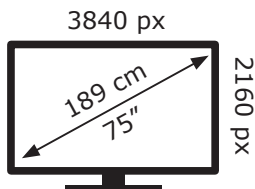

ENERGY

GRUNDIG

75 VCE 223 AU4T00

107 kWh/1000h

ABCDEF**G**

115 kWh/1000h

2019/2013