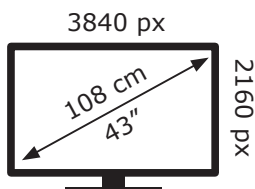

ENERGY

GRUNDIG

43 GUB 7340 AX1T00

51 kWh/1000h

ABCDEF**G**

51 kWh/1000h

2019/2013