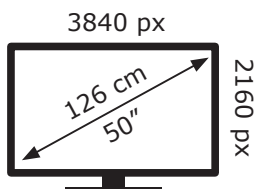

ENERGY

GRUNDIG

50 GUB 7340 AX2T00

59 kWh/1000h

ABCDEF**G**

65 kWh/1000h

2019/2013