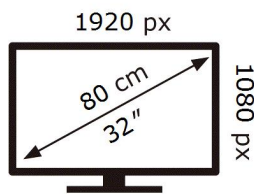

ENERG 

SAMSUNG

GQ32LS03BBU

33 kWh/1000h

ABCDEF **G**

HDR

50 kWh/1000h

2019/2013