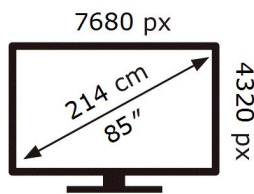

ENERG

SAMSUNG

GQ85QN900BT

326 kWh/1000h

ABCDEF **G**

565 kWh/1000h

2019/2013