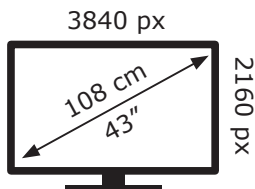

ENERGY

GRUNDIG

43 GUB 7240 DCZ000

51 kWh/1000h

ABCDEF**G**

71 kWh/1000h

2019/2013