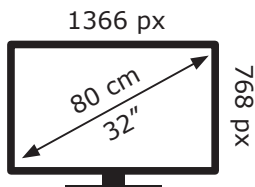

ENERGY

GRUNDIG

32 VHX 622 DDN000

33 kWh/1000h

ABCDEF**G**

64 kWh/1000h

2019/2013