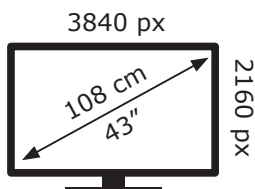

ENERGY

GRUNDIG

43 VCE 222 DKH000

66 kWh/1000h

ABCDEF**G**

86 kWh/1000h

2019/2013