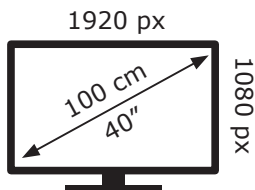

ENERG

GRUNDIG

40 GFB 6241 DPP000

46 kWh/1000h

2019/2013