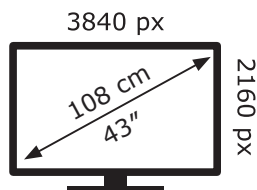

ENERG ⚡

Panasonic

TX-43MXW944

54 kWh/1000h

ABCDEF**G**

125 kWh/1000h

2019/2013