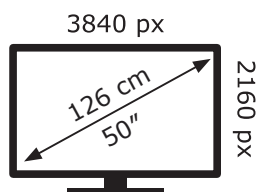

ENERG ⚡

Panasonic

TX-50MXW944

71 kWh/1000h

ABCDEF**G**

146 kWh/1000h

2019/2013