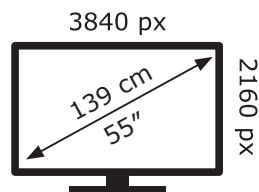

**ENERG** ⚡

**Panasonic**

TX-55MXW954

**84** kWh/1000h

ABCDEF**G**  
**HDR**  
**192** kWh/1000h

2019/2013