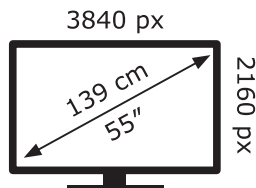

AW-230056

ENERG

Panasonic

TX-55MZW984

83 kWh/1000h

ABCDEF**G**

104 kWh/1000h

2019/2013