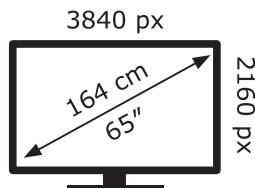

AW-230055

ENERGY

Panasonic

TX-65MZW984

104 kWh/1000h

ABCDEF**G**

130 kWh/1000h

2019/2013