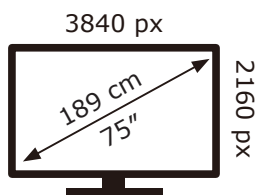

**ENERG** ⚡

Panasonic

TX-75MXW954

**141** kWh/1000h

ABCDEF**G**

**310** kWh/1000h

2019/2013