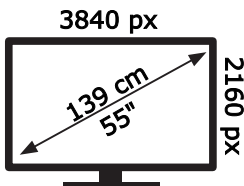

ENERG

Panasonic

TX-55JXW634

82 kWh/1000h

ABCDEF **G**

123 kWh/1000h

50595833

2019/2013